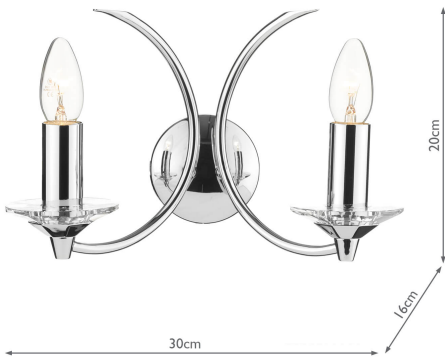

MED0950

Medusa 2 Light Wall Light Crystal Polished Chrome

RRP

£116.40 (inc VAT)

TECHNICAL DATA

Measurements	D16 x H20 x W30cm
Fixing Plate Dimensions	Ø9cm
Finish	Polished Chrome, Crystal
Material	Crystal, Metal
Nett Weight (kg)	1 kg
Shade Included	Bracket Only
Primary Light:	
Lamp	2 x 40w max SES CNDL
Recommended Lamp	BUL-E14-LED-13

IP Rating

IP20

Suitable

Indoor

Electrical Class

Class II, Double Insulated