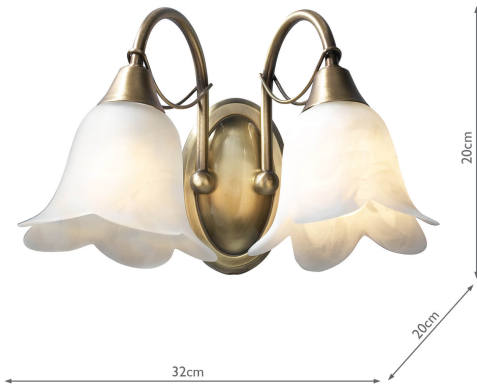

DOU0975

Doublet Double Wall Bracket Antique Brass complete with Alabaster Glass

RRP

£103.20 (inc VAT)

TECHNICAL DATA

Measurements	D20 x H20 x W32cm
Fixing Plate Dimensions	D2 x H14 x W10cm
Finish	Antique Brass, Alabaster Effect
Material	Glass, Metal
Nett Weight (kg)	1 kg
Primary Light:	
Lamp	2 x 40w max SES GB
Recommended Lamp	BUL-E14-LED-3