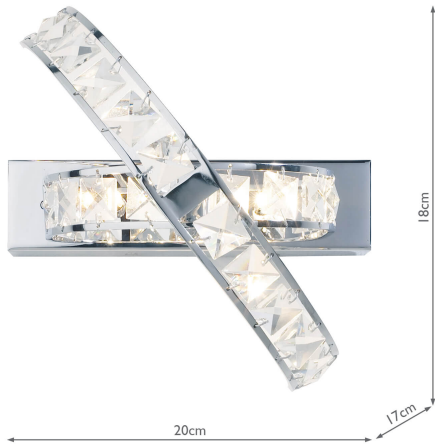

ETE3050

## Eternity 3 Light Wall Bracket Clear Faceted Crystal and Polished Chrome

RRP

£1117.60 (inc VAT)

### TECHNICAL DATA

<b>Measurements</b>	D17 x H18 x W20cm
<b>Fixing Plate Dimensions</b>	D5 x H5 x W20cm
<b>Finish</b>	Crystal, Polished Chrome
<b>Material</b>	Crystal, Metal
<b>Nett Weight (kg)</b>	1 kg
<b>Primary Light:</b>	
<b>Lamp</b>	3 x 20w max G4