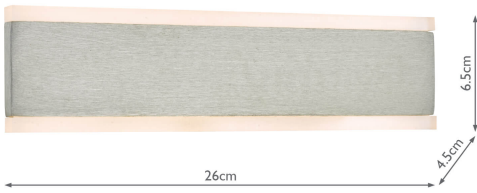

CUL3768

Culvey Wall Light Aluminium & Acrylic LED

RRP

£78.00 (inc VAT)

TECHNICAL DATA

Measurements	D4.5 x H6.5 x W26cm
Fixing Plate Dimensions	D3.5 x H4.5 x W15cm
Finish	Brushed Aluminium, White Frosted Plastic
Material	Metal, Plastic
Nett Weight (kg)	0.46 kg
Primary Light: Lamp	1 x 8w LED
Lumens	564
Efficiency	76lm/w
Colour Rendering	80 Ra