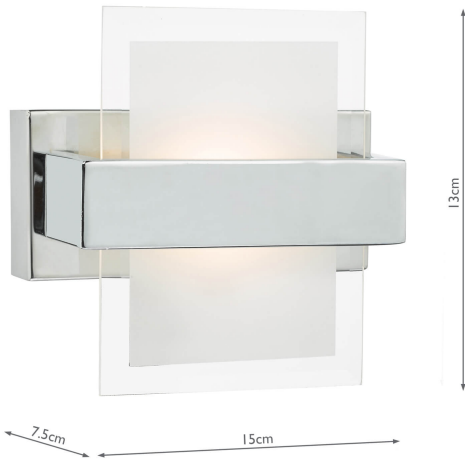

APT0750

Apt LED Wall Light Polished Chrome & Glass

RRP

£39.00 (inc VAT)

TECHNICAL DATA

Measurements	D7.5 x H13 x W15cm
Fixing Plate Dimensions	D6 x H3.5 x W13cm
Finish	Polished Chrome, White Glass
Material	Glass, Metal
Nett Weight (kg)	0.5 kg
Primary Light: Lamp	1 x 6w LED
Lumens	401
Efficiency	67lm/w
Colour Rendering	82 Ra

  **LED**
IP Rating
Suitable

IP20
Indoor