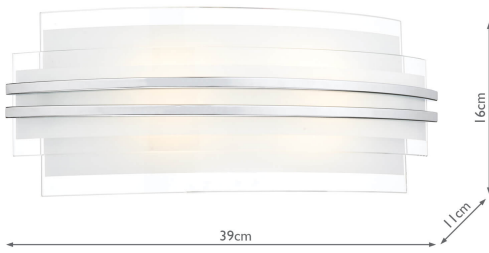

# Sector Large Wall Light Frosted Glass Polished Chrome LED

RRP

**£132.00** (inc VAT)

## TECHNICAL DATA

<b>Measurements</b>	D11 x H16 x W39cm
<b>Fixing Plate Dimensions</b>	D3 x H9 x W20cm
<b>Finish</b>	White Frosted Glass
<b>Material</b>	Glass
<b>Nett Weight (kg)</b>	1.5 kg