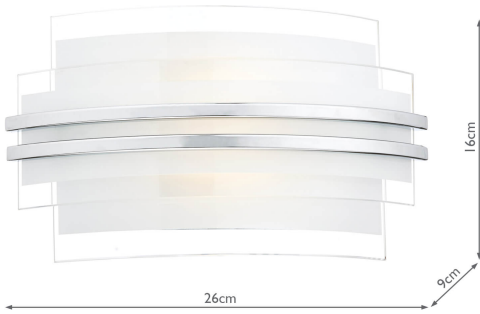

# Sector Small Wall Light Frosted Glass Polished Chrome LED

RRP

**£95.40** (inc VAT)

## TECHNICAL DATA

<b>Measurements</b>	D9 x H16 x W26cm
<b>Finish</b>	White Frosted Glass, Polished Chrome
<b>Material</b>	Glass, Metal
<b>Nett Weight (kg)</b>	1.5 kg
<b>Primary Light: Lamp</b>	1 x 5w LED
<b>Lumens</b>	270
<b>Efficiency</b>	54lm/w
<b>Colour Rendering</b>	82 Ra