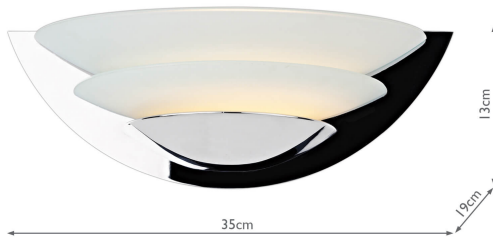

UNA0750

Una Glass 2 Disc Wall Bracket Chrome

RRP

£57.60 (inc VAT)

TECHNICAL DATA

Measurements	D19 x H13 x W35cm
Fixing Plate Dimensions	H0.6 x Ø0.2cm
Finish	Opal Glass, Polished Chrome
Material	Glass, Metal
Nett Weight (kg)	1 kg
Primary Light:	
Lamp	1 x 60w max SES CNDL
Recommended Lamp	BUL-E14-LED-13