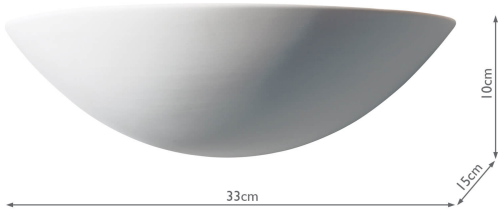

RAD0748

Radius Ceramic Wall Washer White Unglazed

RRP

£47.40 (inc VAT)

TECHNICAL DATA

Measurements D15 x H10 x W33cm

Finish White Ceramic

Material Ceramic

Nett Weight (kg) 1 kg

Primary Light:

Lamp 1 x 100w max ES GLS

Recommended Lamp BUL-E27-LED-17

IP Rating

IP20

Suitable

Indoor