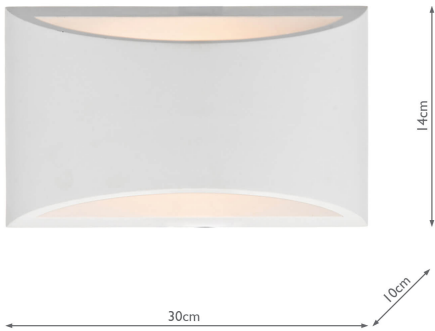

HOV372

Hove Wall Washer Large

RRP

£89.40 (inc VAT)

TECHNICAL DATA

Measurements	D10 x H14 x W30cm
Fixing Plate Dimensions	D3.5 x H5.5 x W24cm
Finish	Paintable Plaster
Material	Plaster
Nett Weight (kg)	1.5 kg