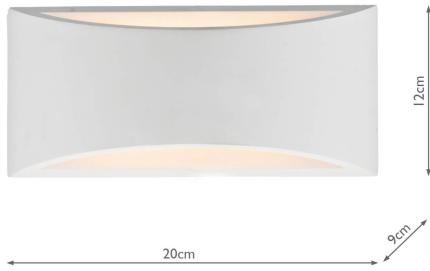

HOV072

Hove Wall Washer Small

RRP

£67.20 (inc VAT)

TECHNICAL DATA

Measurements	D9 x H12 x W20cm
Fixing Plate Dimensions	D3.5 x H3.7 x W15cm
Finish	Paintable Plaster
Material	Plaster
Nett Weight (kg)	1 kg

Primary Light:

Lamp 1 x 25w max G9

Recommended Lamp BUL-G9-LED-3

IP Rating

IP20

Suitable

Indoor

Electrical Class

Class II, Double Insulated