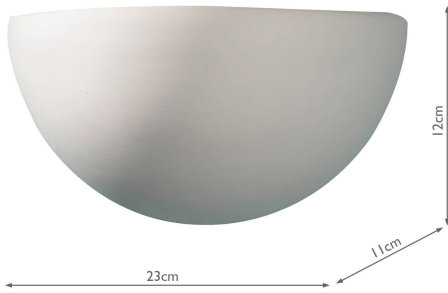

MAR0748

Marino Wall Washer Unglazed

RRP

£36.00 (inc VAT)

TECHNICAL DATA

Measurements D11 x H12 x W23cm

Finish White Ceramic

Material Ceramic

Nett Weight (kg) 0.5 kg

Primary Light:

Lamp 1 x 100w max ES GLS

Recommended Lamp BUL-E27-LED-17

IP Rating

IP20

Suitable

Indoor