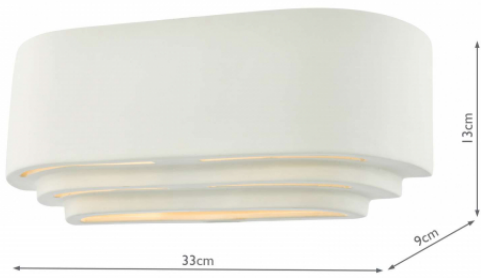

LAN372

Lando Ceramic Wall Washer White

RRP
£30.00 (inc VAT)

TECHNICAL DATA

Measurements	D9 x H13 x W33cm
Finish	White Ceramic
Material	Ceramic
Nett Weight (kg)	1 kg
Primary Light:	
Lamp	1 x 40w max SES CNDL
Recommended Lamp	BUL-E14-LED-17