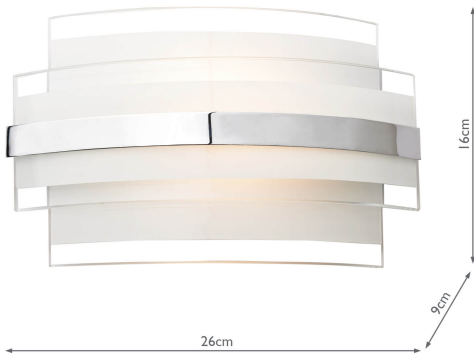

## Edge Single Trim Led Wall Bracket Small

RRP

**£78.00** (inc VAT)

### TECHNICAL DATA

Measurements	D9 x H16 x W26cm
Fixing Plate Dimensions	D9 x H2.5 x W12cm
Finish	Glass, Opal Glass
Material	Glass
Nett Weight (kg)	1 kg