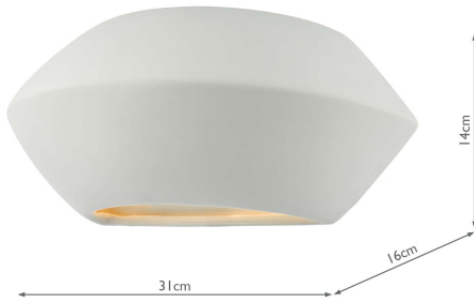

## TECHNICAL DATA

<b>Measurements</b>	D16 x H14 x W31cm
<b>Fixing Plate Dimensions</b>	D16 x H13.5 x W30cm
<b>Finish</b>	White Ceramic
<b>Material</b>	Ceramic
<b>Nett Weight (kg)</b>	1 kg

<b>IP Rating</b>	IP20
<b>Suitable</b>	Indoor
<b>Electrical Class</b>	Class II, Double Insulated