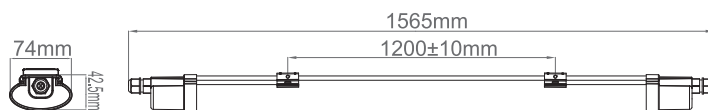

75533

Reeve Connect 5ft

FEATURES

- 3 years (2 years + 1 year) extended warranty
- Constructed from polycarbonate
- Opal & gloss white pc finish
- Complete with LED driver
- IP65
- IK08
- Quick fix connector on both ends
- Max. connect quantity 12 fittings
- Flicker free

SPEC DATA

Product Wattage:	45W
Product Lumen:	4000
Lumen/W:	89
Kelvin:	6500K
Energy Rating:	A+
Dimmable:	No
Beam Angle:	120°
Power Factor:	>0.9
CRI:	80
Lifetime (Hours):	30000
SDCM:	6
Driver Type:	Constant Current 106mA
Product Voltage:	220-240V
Hertz:	50/60
Surge Protection (KV):	1
Operating Temp.:	-20 to 40 Degree
Diffuser Material:	PC
Product Weight (KG):	0.65
Terminal Block:	2 way quick fit
Class:	2