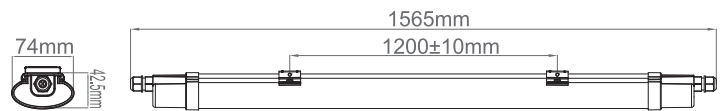

75534

Reeve 5ft High Lumen

FEATURES

- 3 years (2 years + 1 year) extended warranty
- Constructed from polycarbonate
- Opal & gloss white pc finish
- Complete with LED driver
- IP65
- IK08
- Quick fix connector on both ends
- Max. connect quantity 8 fittings
- Flicker free

SPEC DATA

Product Wattage:	55W
Product Lumen:	6000
Lumen/W:	109
Kelvin:	6500K
Energy Rating:	A+
Dimmable:	No
Beam Angle:	120°
Power Factor:	> 0.9
CRI:	80
Lifetime (Hours):	30000
SDCM:	6
Driver Type:	Constant Current 210mA
Product Voltage:	220-240V
Hertz:	50/60
Surge Protection (KV):	1
Operating Temp.:	-20 to 40 Degree
Diffuser Material:	PC
Product Weight (KG):	0.69
Terminal Block:	2 way quick fit
Class:	2