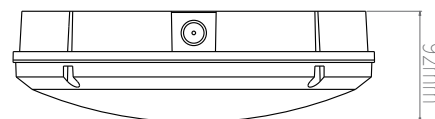

77900

Forca CCT Step Dimming

FEATURES

- 5 years (2 years + 3 years) extended warranty
- Gloss white & opal PC finish
- Constructed from polycarbonate
- Complete with built in step dim microwave sensor
- IP65
- IK08
- BESA installation
- 4-side knockouts
- Interchangeable bezels

SPEC DATA

Product Wattage:	18W
Product Lumen:	1600
Lumen/W:	89
Kelvin:	3000/4000/6500K
Energy Rating:	A+
Dimmable:	No
Beam Angle:	120°
Power Factor:	0.9
CRI:	80
Lifetime (Hours):	35000
LED Brand:	Epistar
SDCM:	<6
Driver Type:	Constant Current 260mA
Product Voltage:	220-240V
Hertz:	50/60
Surge Protection (KV):	3.7
Operating Temp.:	-20 to 45 Degree
Product Weight (KG):	0.776
Terminal Block:	2-way fast fix
Class:	2

Step Dim Microwave Movement Sensor

Operating Voltage:	220 ~ 240Vac
Hertz:	50/60
Output Constant Current:	300mA / 350mA, set via DIP switch
Output Voltage:	28-48Vdc
Efficiency:	≥80%
Power Factor:	≥0.9
HF System:	5.8GHz ± 75MHz, ISM wave band
Transmitting Power:	<0.5mW
Detection Zone Max.:	16m (D) x 6m (H)
Detection Sensitivity:	10% / 50% / 75% / 100%
Hold Time:	5s / 90s / 3min / 10min
Corridor Function:	0s / 30s / 10min / Disable
Daylight Sensor:	5lux / 15lux / 50lux / Disable
Standby Dimming Level:	10% - can be customised
Mounting Height:	6m Max.
Motion Detection:	0.5~3m/s
Detection Angle:	150° (wall) / 360° (ceiling)

ACCESSORIES

77904, Forca white plain bezel	77910, Forca black plain bezel
77905, Forca white eyelid bezel	77911, Forca black eyelid bezel
77907, Forca grey plain bezel	77912, Forca black grill bezel
77908, Forca grey eyelid bezel	77913, Forca chrome plain bezel
77909, Forca grey grill bezel	78286, Forca anti-theft screw pack