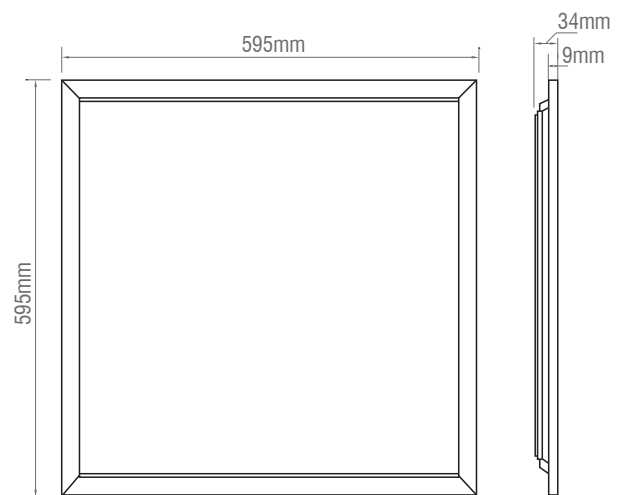

92270

Stratus Pro High Lumen Cool White

FEATURES

- 5 years (2 years + 3 years) extended warranty
- White paint & opal plastic finish
- Constructed from aluminium alloy & steel & polystyrene
- For use in T-bar ceilings
- TPB rated
- Loop in/out driver, fast fix

SPEC DATA

Product Wattage:	32W
Product Lumen:	3360
Lumen/W:	105
Kelvin:	4000
Energy Rating:	A+ +
Dimmable:	No
Beam Angle:	120°
Operational Voltage:	27-42V
Power Factor:	> 0.9
CRI:	> 80
Lifetime (Hours):	50000
LED Type:	SMD
LED Brand:	San'an
SDCM:	≤ 4
Driver Type:	Constant Current 850mA
Product Voltage:	220-240
Hertz:	50/60
Surge Protection (KV):	1
Operating Temp:	-10 to 40 Degree
IP Rating:	40
Product Weight (KG):	1.96
Class:	2