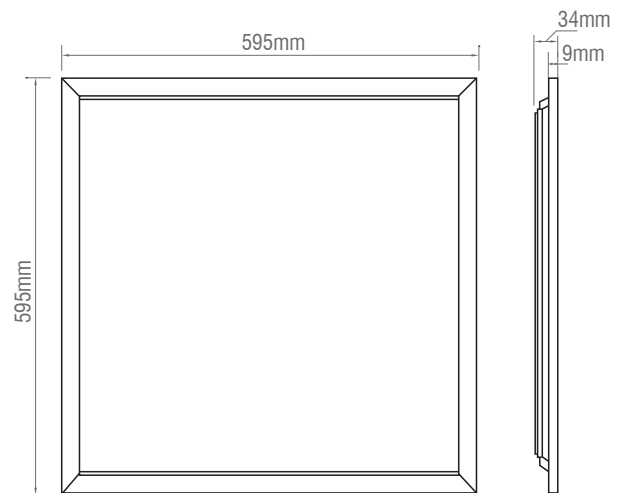

92272

Stratus Pro Warm White

FEATURES

- 5 years (2 years + 3 years) extended warranty
- White paint & opal plastic finish
- Constructed from aluminium alloy & steel & polystyrene
- For use in T-bar ceilings
- TPB rated
- Loop in/out driver, fast fix

SPEC DATA

Product Wattage:	40W
Product Lumen:	3600
Lumen/W:	90
Kelvin:	3000
Energy Rating:	A+
Dimmable:	No
Beam Angle:	120°
Operational Voltage:	27-42V
Power Factor:	> 0.9
CRI:	> 80
Lifetime (Hours):	50000
LED Type:	SMD
LED Brand:	San'an
SDCM:	≤4
Driver Type:	Constant Current 1000mA
Product Voltage:	220-240
Hertz:	50/60
Surge Protection (KV):	1
Operating Temp:	-10 to 40 Degree
IP Rating:	40
Product Weight (KG):	1.5
Class:	2