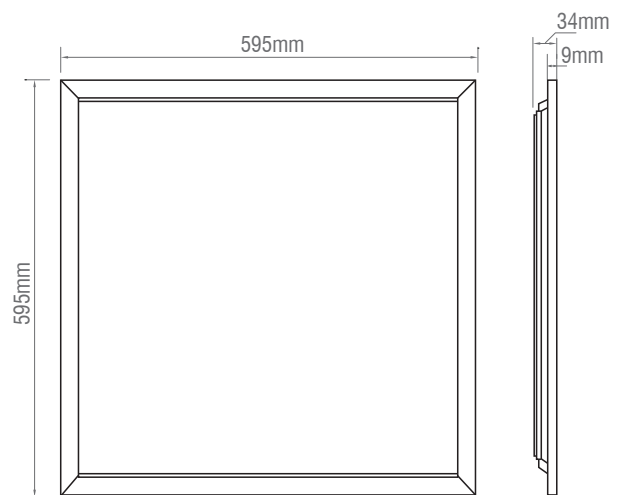

SPEC DATA

Product Wattage:	40W
Product Lumen:	3700
Lumen/W:	93
Kelvin:	6000
Energy Rating:	A+ +
Dimmable:	No
Beam Angle:	120°
Operational Voltage:	27-42V
Power Factor:	> 0.9
CRI:	> 80
Lifetime (Hours):	50000
LED Type:	SMD
LED Brand:	San'an
SDCM:	≤4
Driver Type:	Constant Current 1000mA
Product Voltage:	220-240
Hertz:	50/60
Surge Protection (KV):	1
Operating Temp:	-10 to 40 Degree
IP Rating:	40
Product Weight (KG):	1.5
Class:	2