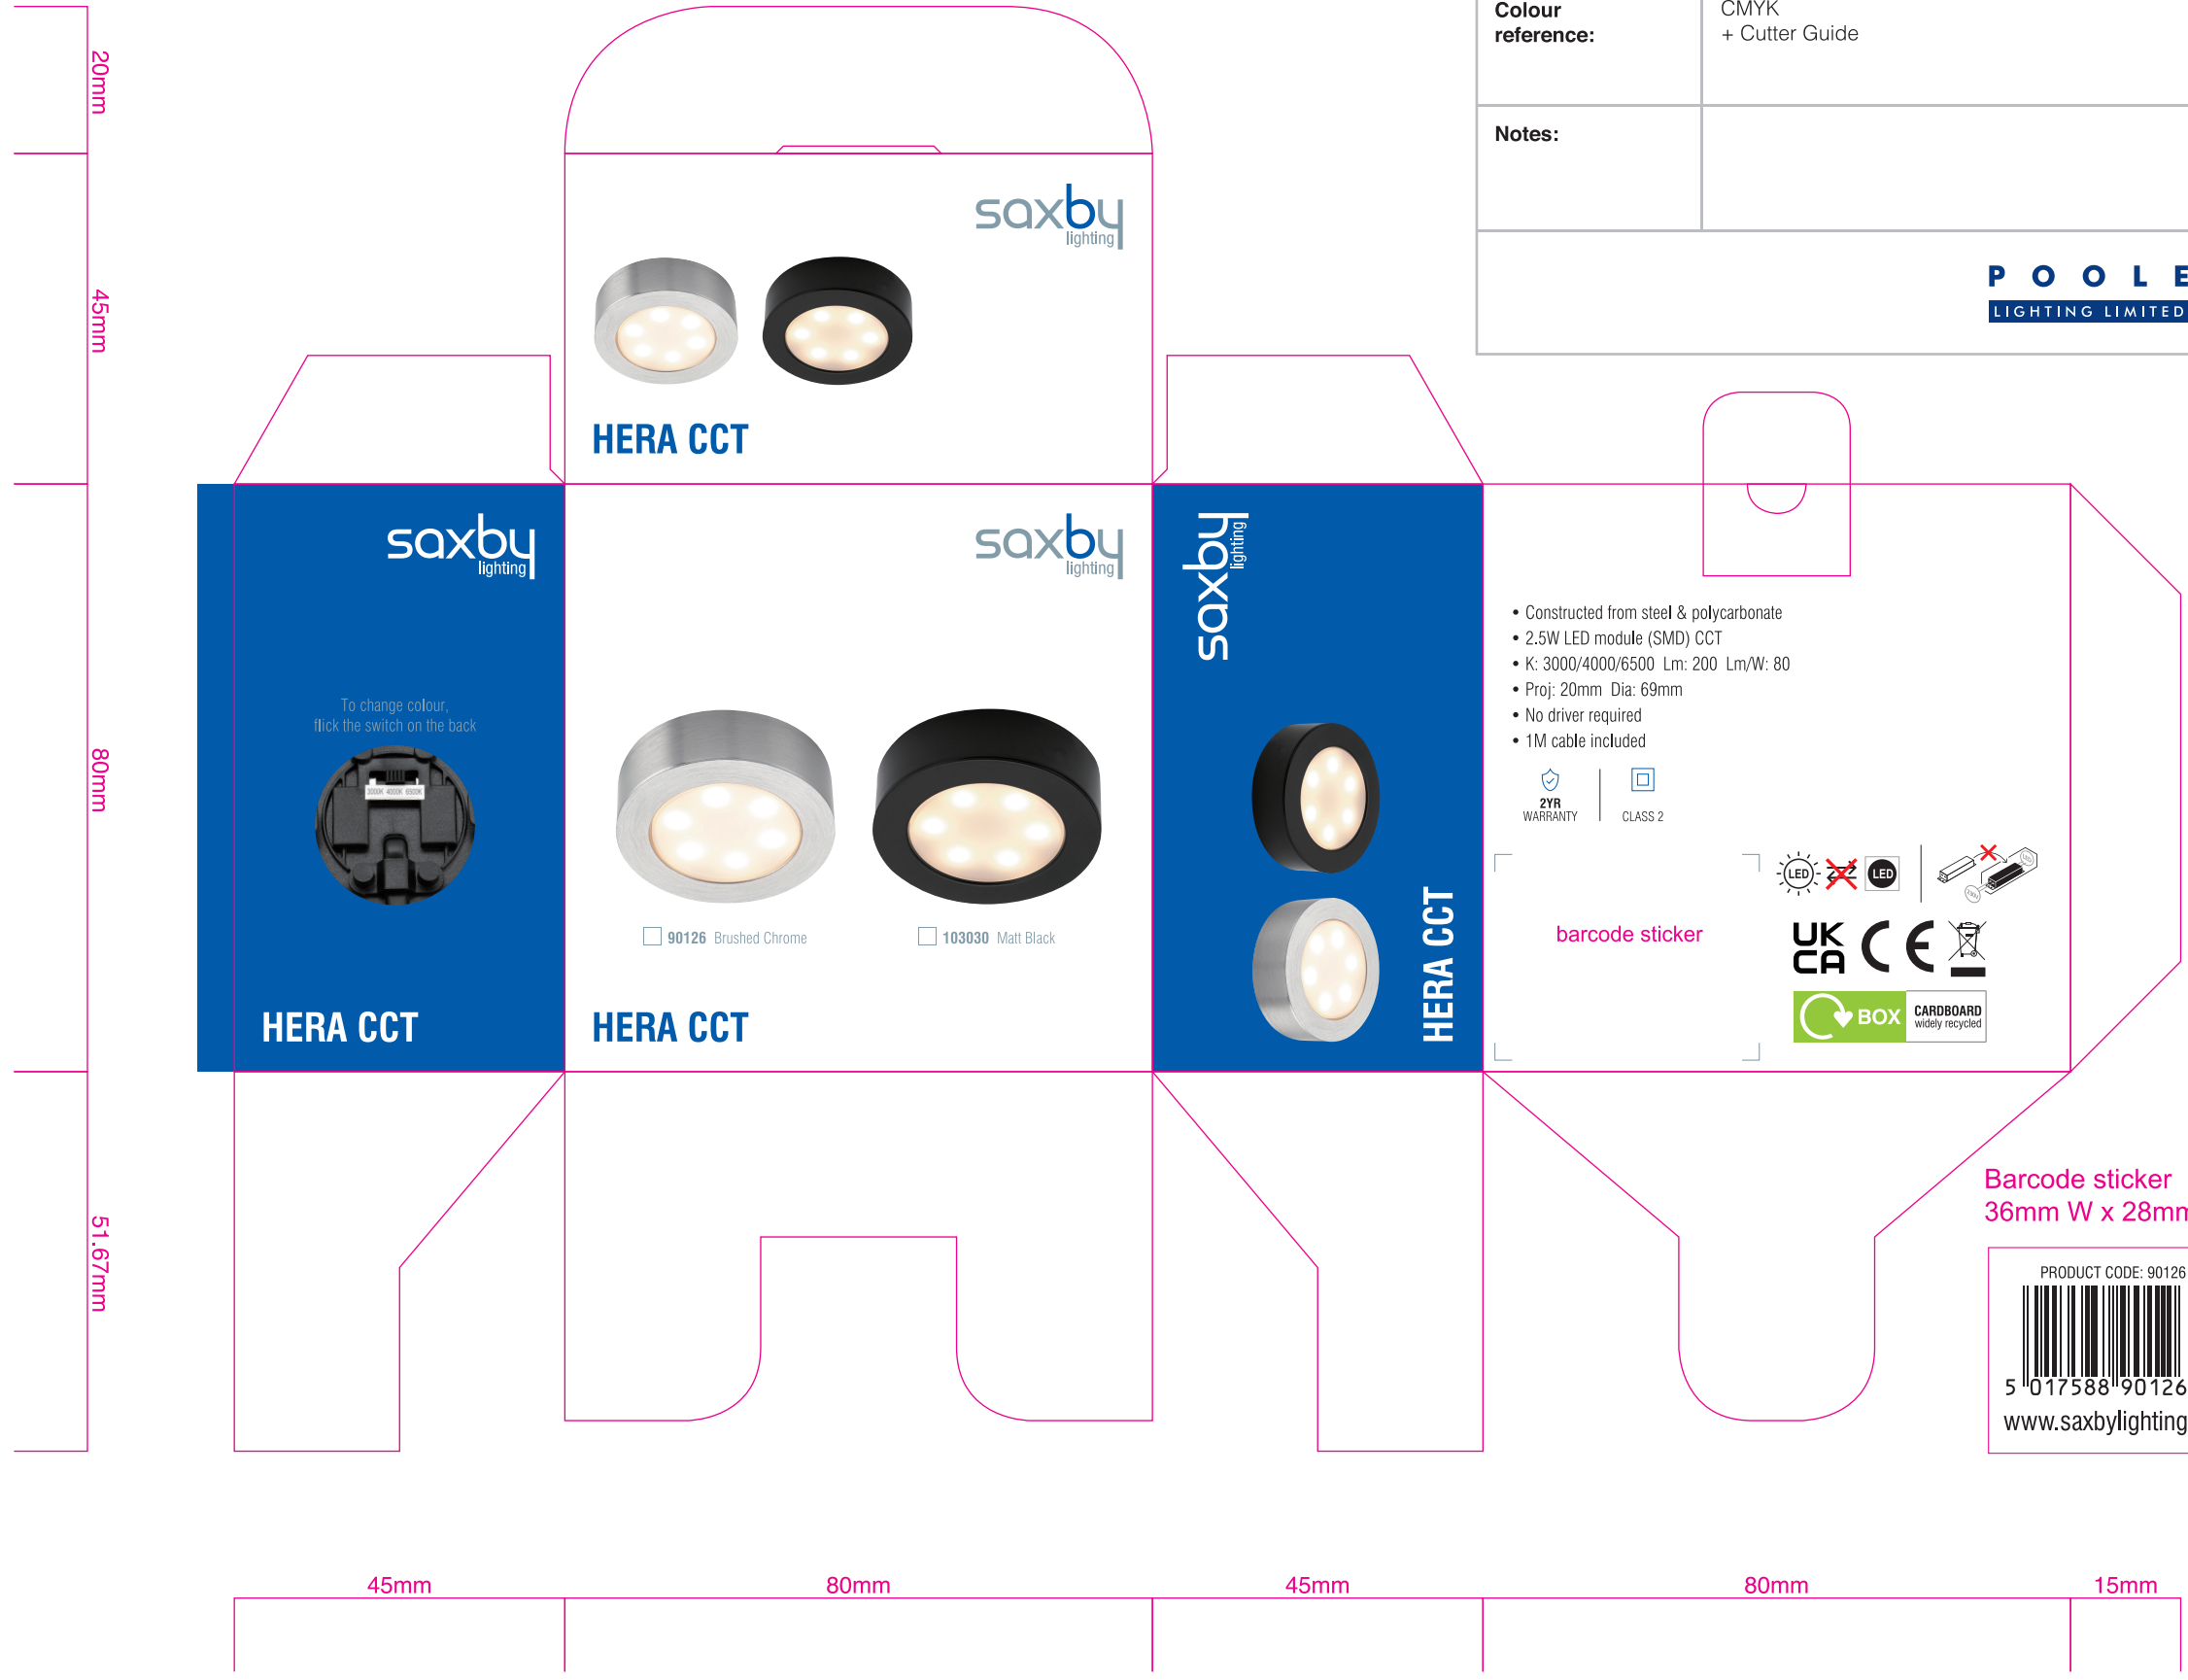

saxby	
Artwork description:	Crash lock colour carton
Artwork specs:	Gloss finish 3 ply single wall carton
Colour reference:	CMYK + Cutter Guide
Notes:	
POOLE LIGHTING LIMITED	

- Constructed from steel & polycarbonate
- 2.5W LED module (SMD) CCT
- K: 3000/4000/6500 Lm: 200 Lm/W: 80
- Proj: 20mm Dia: 69mm
- No driver required
- 1M cable included

2YR WARRANTY CLASS 2

Barcode sticker
36mm W x 28mm H

PRODUCT CODE: 90126

5 017588 901266 >

www.saxbylighting.com

PRODUCT CODE: 103030

5 017588 030300 >

www.saxbylighting.com