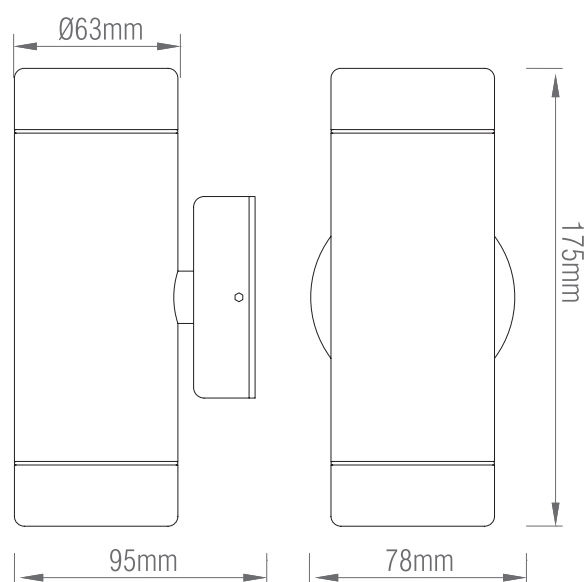

ST5008S

Odyssey 2LT Wall

FEATURES

- 2 years warranty
- Brushed stainless steel & clear glass finish
- Constructed from stainless steel (304) & glass
- IP65

SPEC DATA

Lamp Specification:	2 x Max. 7W LED GU10 (required)
Dimmable:	Y
Operational Voltage:	220-240V
Operating Temp.:	-20 to 40 Degree
Product Weight (KG):	1.0
Class:	1

Distance between 2 screw holes on mount plate