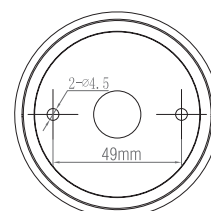

ST5008S

Odyssey 2LT Wall

FEATURES

- 2 years warranty
- Brushed stainless steel & clear glass finish
- Constructed from stainless steel (304) & glass
- IP65

SPEC DATA

Lamp Specification:	2 x Max. 7W LED GU10 (required)
Dimmable:	Y
Operational Voltage:	220-240V
Operating Temp.:	-20 to 40 Degree
Product Weight (KG):	1.0
Class:	1

Distance between 2 screw holes on mount plate