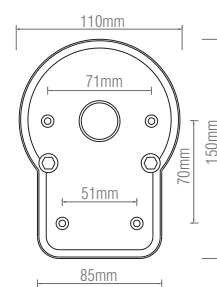

49945

Inova PIR 1LT Wall

FEATURES

- 2 years warranty
- Brushed stainless steel & clear PC finish
- Constructed from stainless steel (304) & polycarbonate
- Complete with built in PIR
- 110° detection angle, 8m maximum range with a 5 sec - 5 min timer function

SPEC DATA

Product Wattage:	Max. 60W E27 GLS (required)
Dimmable:	No
Product Voltage:	220-240V
Hertz:	50/60
IP Rating:	44
Product Weight (KG):	1.20
Terminal Block:	3-way
Class:	1

ACCESSORIES

94342, E27 LED Filament GLS 6W

base plate