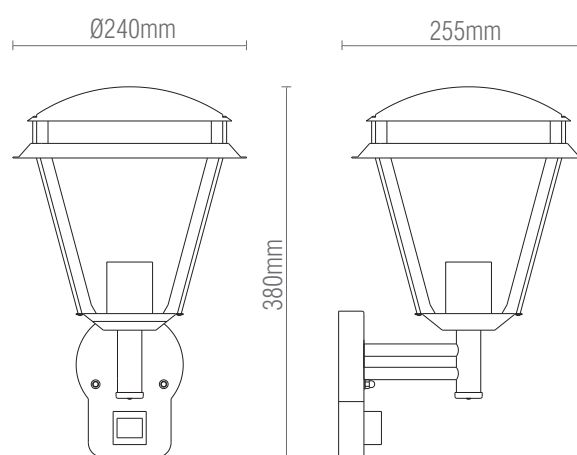

49945

Inova PIR 1LT Wall

FEATURES

- 2 years warranty
- Brushed stainless steel & clear PC finish
- Constructed from stainless steel (304) & polycarbonate
- Complete with built in PIR
- 110° detection angle, 8m maximum range with a 5 sec - 5 min timer function

SPEC DATA

Product Wattage:	Max. 60W E27 GLS (required)
Dimmable:	No
Product Voltage:	220-240V
Hertz:	50/60
IP Rating:	44
Product Weight (KG):	1.20
Terminal Block:	3-way
Class:	1

ACCESSORIES

94342, E27 LED Filament GLS 6W

base plate