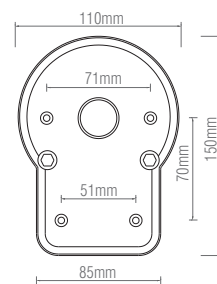

49946

Inova PIR 1LT Wall

FEATURES

- 2 years warranty
- Matt black & clear PC finish
- Constructed from stainless steel (304) & polycarbonate
- Complete with built in PIR
- 110° detection angle, 8m maximum range with a 5 sec - 5 min timer function

SPEC DATA

Product Wattage:	Max. 60W E27 GLS (required)
Dimmable:	No
Product Voltage:	220-240V
Hertz:	50/60
IP Rating:	44
Product Weight (KG):	1.20
Terminal Block:	3-way
Class:	1

ACCESSORIES

94342, E27 LED Filament GLS 6W

base plate