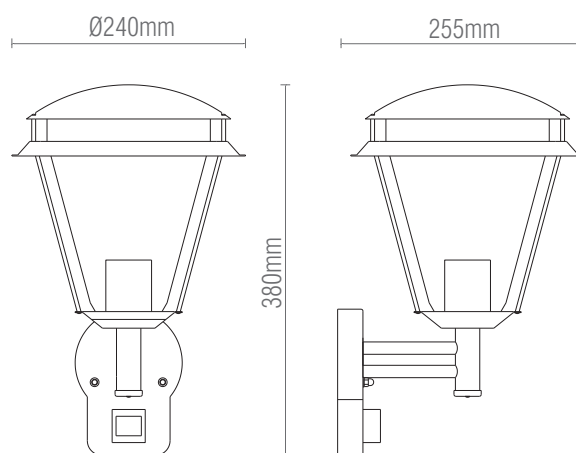

49946

Inova PIR 1LT Wall

FEATURES

- 2 years warranty
- Matt black & clear PC finish
- Constructed from stainless steel (304) & polycarbonate
- Complete with built in PIR
- 110° detection angle, 8m maximum range with a 5 sec - 5 min timer function

SPEC DATA

Product Wattage:	Max. 60W E27 GLS (required)
Dimmable:	No
Product Voltage:	220-240V
Hertz:	50/60
IP Rating:	44
Product Weight (KG):	1.20
Terminal Block:	3-way
Class:	1

ACCESSORIES

94342, E27 LED Filament GLS 6W

base plate