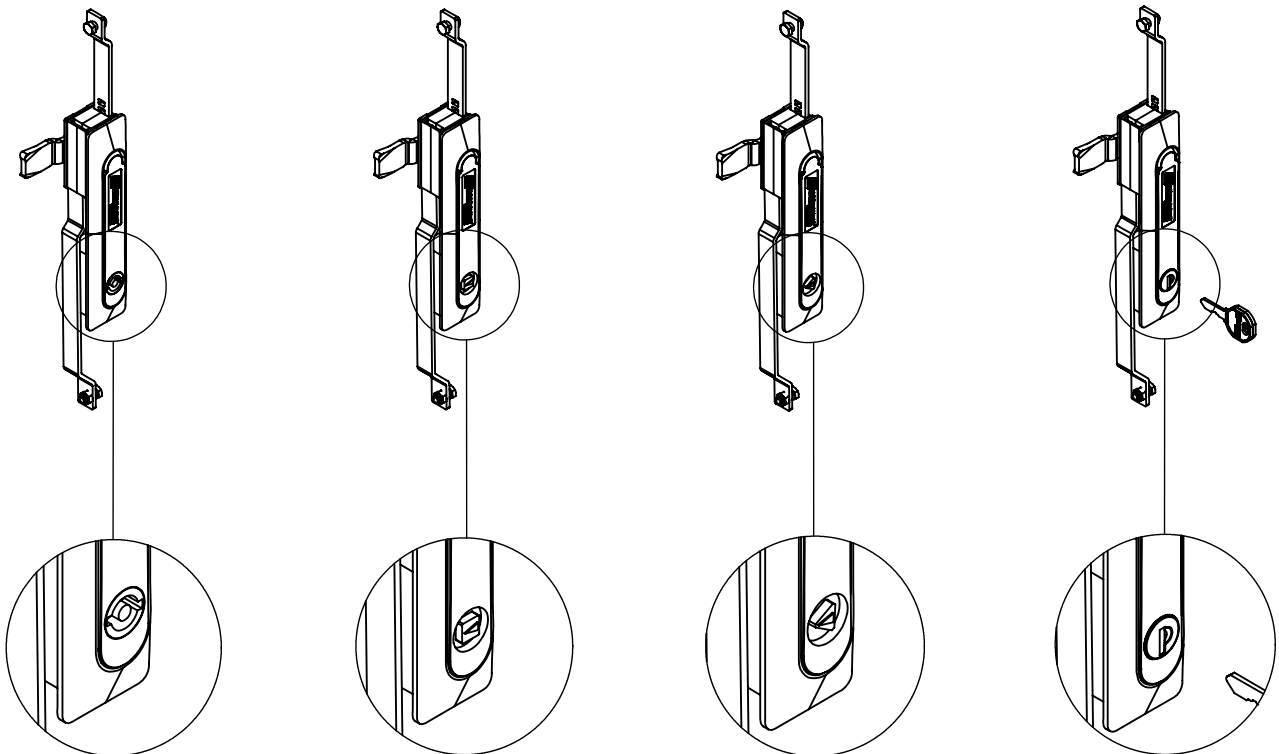

## WSA Mini-Swing Handles

Article Number	Description
WSAS3532	Mini-Swing Handle with 5mm Double-bit Insert
WSAS3525	Mini-Swing Handle with 8mm Square Insert
WSAS3529	Mini-Swing Handle with 9mm Triangle Insert
WSAS5333	Mini-Swing Handle with Half Cylinder Insert EK 333

**WSAS3532**

5mm Double-bit Insert

**WSAS3525**

8mm Square Insert

**WSAS3529**

9mm Triangle Insert

**WSAS5333**

Half Cylinder Insert EK 333