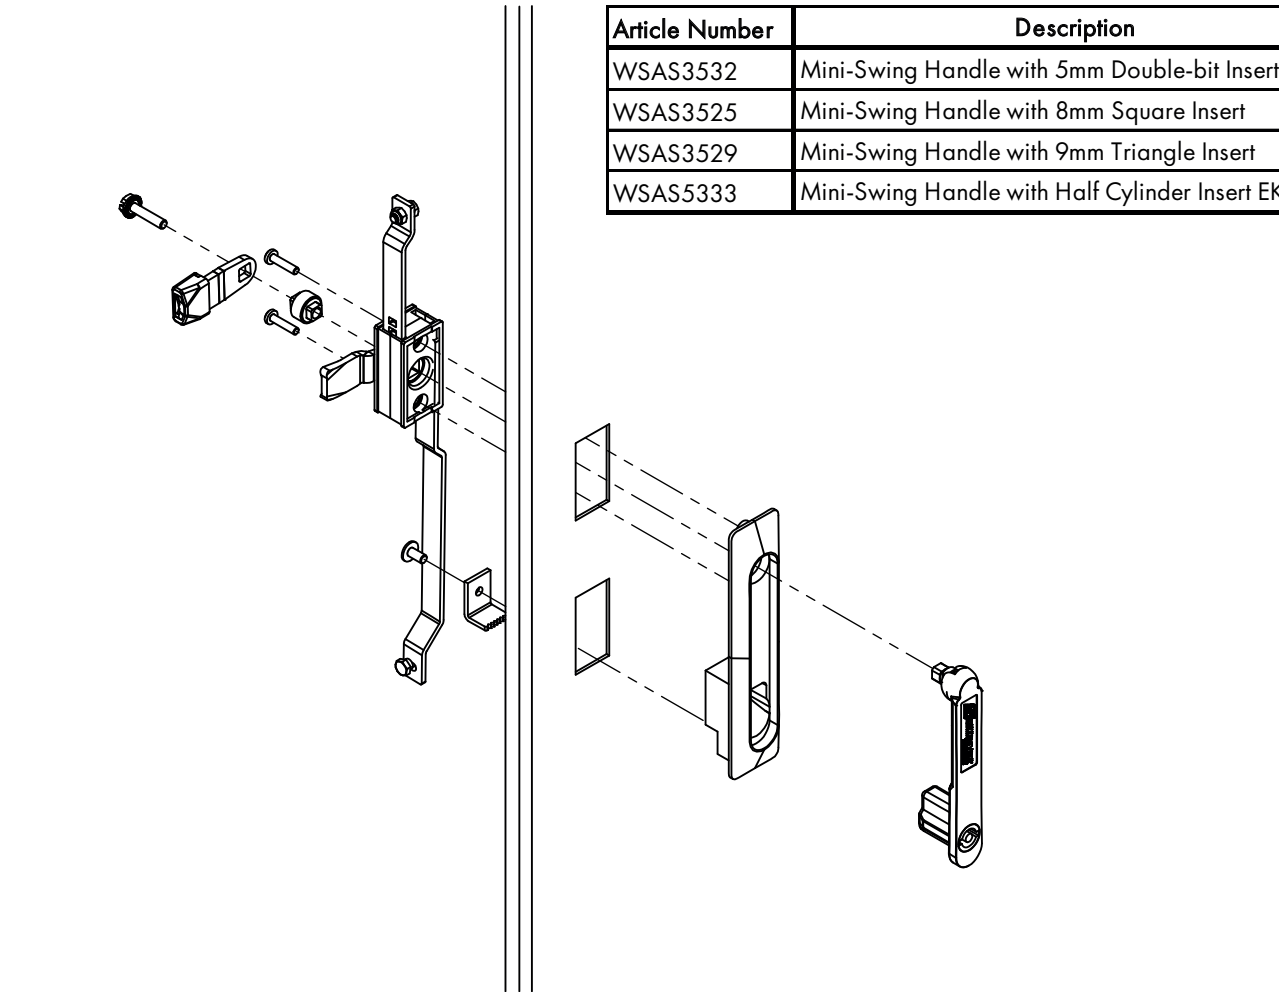

## WSA Mini-Swing Handles

Article Number	Description
WSAS3532	Mini-Swing Handle with 5mm Double-bit Insert
WSAS3525	Mini-Swing Handle with 8mm Square Insert
WSAS3529	Mini-Swing Handle with 9mm Triangle Insert
WSAS5333	Mini-Swing Handle with Half Cylinder Insert EK 333

**WSAS3532**

5mm Double-bit Insert

**WSAS3525**

8mm Square Insert

**WSAS3529**

9mm Triangle Insert

**WSAS5333**

Half Cylinder Insert EK 333