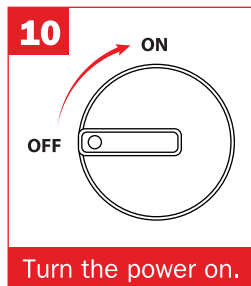

www.maussafety.com

DISTRIBUTION BOARD INSTALLATION

THE EASY RULE

PRO ► ROW ► ROW ► PRO

In larger distribution boards, if the fire starts at a lower point, there could be multiple cables and fuses that prevents the hot smoke and fire to reach the Stixx PRO in order for it to activate fast. To make sure that the Stixx PRO will activate fast we need to add another Stixx PRO according to the rule “pro - row - row - pro”. Of course if there are only two rows you don't need an extra Stixx PRO. See EXAMPLE 2 below (Examples).