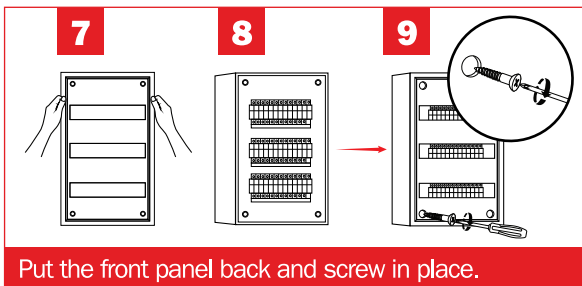

Maintenance free during its 5 year life span.

SIZE

With its small size you can place the unit anywhere.

SYSTEM

No complex system. No wiring. No batteries. No pressure.

LAYERS

2

MAUS

www.maussafety.com

DISTRIBUTION BOARD INSTALLATION

THE EASY RULE

PRO ► ROW ► ROW ► PRO

In larger distribution boards, if the fire starts at a lower point, there could be multiple cables and fuses that prevents the hot smoke and fire to reach the Stixx PRO in order for it to activate fast. To make sure that the Stixx PRO will activate fast we need to add another Stixx PRO according to the rule “pro - row - row - pro”. Of course if there are only two rows you don't need an extra Stixx PRO. See EXAMPLE 2 below (Examples).