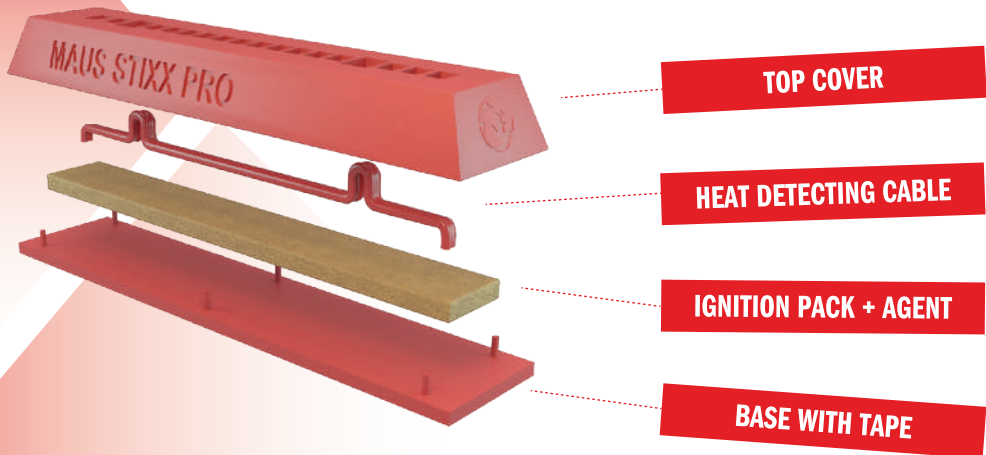

Maintenance free during its 5 year life span.

SIZE

With its small size you can place the unit anywhere.

SYSTEM

No complex system. No wiring. No batteries. No pressure.

LAYERS

2

MAUS

www.maussafety.com

DISTRIBUTION BOARD INSTALLATION

THE EASY RULE

PRO ► ROW ► ROW ► PRO

In larger distribution boards, if the fire starts at a lower point, there could be multiple cables and fuses that prevents the hot smoke and fire to reach the Stixx PRO in order for it to activate fast. To make sure that the Stixx PRO will activate fast we need to add another Stixx PRO according to the rule “pro - row - row - pro”. Of course if there are only two rows you don't need an extra Stixx PRO. See EXAMPLE 2 below (Examples).