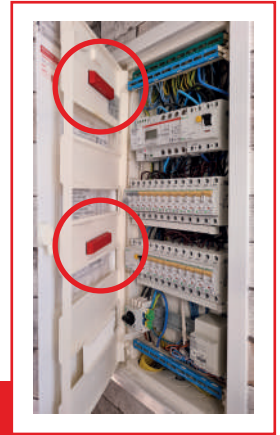

www.maussafety.com

DISTRIBUTION BOARD INSTALLATION

THE EASY RULE

PRO ► ROW ► ROW ► PRO

In larger distribution boards, if the fire starts at a lower point, there could be multiple cables and fuses that prevents the hot smoke and fire to reach the Stixx PRO in order for it to activate fast. To make sure that the Stixx PRO will activate fast we need to add another Stixx PRO according to the rule “pro - row - row - pro”. Of course if there are only two rows you don't need an extra Stixx PRO. See EXAMPLE 2 below (Examples).

EXAMPLE DISTRIBUTION BOARD

1

Normal distribution board with 4 rows.

2

With so many cables you can not place it on the back wall or in the ceiling.

3

The best option is to place them on the inside of the panel door. *Pro, row, row, pro!*