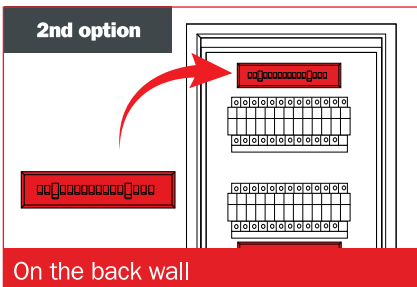

www.maussafety.com

DISTRIBUTION BOARD INSTALLATION

THE EASY RULE

PRO ► ROW ► ROW ► PRO

In larger distribution boards, if the fire starts at a lower point, there could be multiple cables and fuses that prevents the hot smoke and fire to reach the Stixx PRO in order for it to activate fast. To make sure that the Stixx PRO will activate fast we need to add another Stixx PRO according to the rule “pro - row - row - pro”. Of course if there are only two rows you don't need an extra Stixx PRO. See EXAMPLE 2 below (Examples).