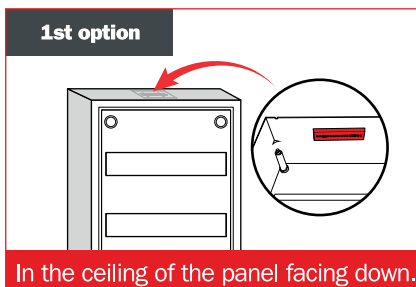

www.maussafety.com

DISTRIBUTION BOARD INSTALLATION

THE EASY RULE

PRO ► ROW ► ROW ► PRO

In larger distribution boards, if the fire starts at a lower point, there could be multiple cables and fuses that prevents the hot smoke and fire to reach the Stixx PRO in order for it to activate fast. To make sure that the Stixx PRO will activate fast we need to add another Stixx PRO according to the rule “pro - row - row - pro”. Of course if there are only two rows you don't need an extra Stixx PRO. See EXAMPLE 2 below (Examples).