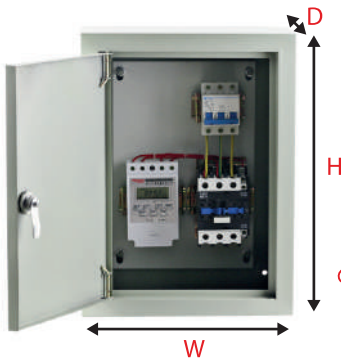

EXAMPLE DISTRIBUTION BOARD

1

Normal distribution board with 4 rows.

2

With so many cables you can not place it on the back wall or in the ceiling.

3

The best option is to place them on the inside of the panel door. *Pro, row, row, pro!*

VOLUME CABINETS CALCULATE THE VOLUME

The difference between distribution boards and volume cabinets.

HOW TO CALCULATE THE VOLUME:
HEIGHT (H) X WIDTH (W) X DEPTH (D)

A **VOLUME CABINET** is a cabinet that has free space inside. It does not have rows with fuses like a distribution board so we need to calculate the volume instead.