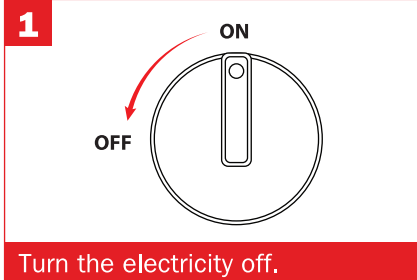

www.maussafety.com

DISTRIBUTION BOARD INSTALLATION

THE EASY RULE

PRO ► ROW ► ROW ► PRO

In larger distribution boards, if the fire starts at a lower point, there could be multiple cables and fuses that prevents the hot smoke and fire to reach the Stixx PRO in order for it to activate fast. To make sure that the Stixx PRO will activate fast we need to add another Stixx PRO according to the rule “pro - row - row - pro”. Of course if there are only two rows you don't need an extra Stixx PRO. See EXAMPLE 2 below (Examples).