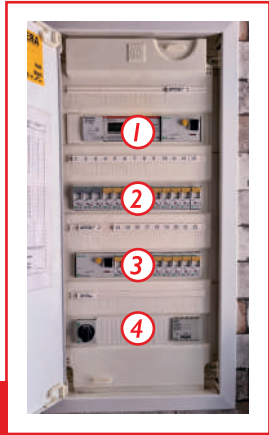

www.maussafety.com

DISTRIBUTION BOARD INSTALLATION

THE EASY RULE

PRO ► ROW ► ROW ► PRO

In larger distribution boards, if the fire starts at a lower point, there could be multiple cables and fuses that prevents the hot smoke and fire to reach the Stixx PRO in order for it to activate fast. To make sure that the Stixx PRO will activate fast we need to add another Stixx PRO according to the rule “pro - row - row - pro”. Of course if there are only two rows you don't need an extra Stixx PRO. See EXAMPLE 2 below (Examples).

EXAMPLE DISTRIBUTION BOARD

1

Normal distribution board with 4 rows.

2

With so many cables you can not place it on the back wall or in the ceiling.

3

The best option is to place them on the inside of the panel door. *Pro, row, row, pro!*