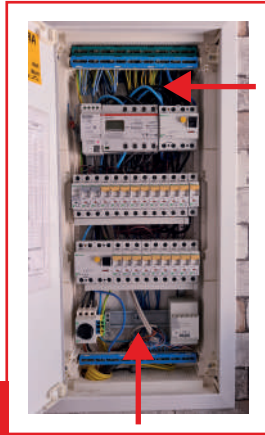

www.maussafety.com

DISTRIBUTION BOARD INSTALLATION

THE EASY RULE

PRO ► ROW ► ROW ► PRO

In larger distribution boards, if the fire starts at a lower point, there could be multiple cables and fuses that prevents the hot smoke and fire to reach the Stixx PRO in order for it to activate fast. To make sure that the Stixx PRO will activate fast we need to add another Stixx PRO according to the rule “pro - row - row - pro”. Of course if there are only two rows you don't need an extra Stixx PRO. See EXAMPLE 2 below (Examples).

EXAMPLE DISTRIBUTION BOARD

1

Normal distribution board with 4 rows.

2

With so many cables you can not place it on the back wall or in the ceiling.

3

The best option is to place them on the inside of the panel door. *Pro, row, row, pro!*