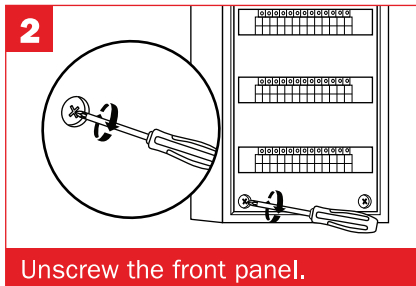

Maintenance free during its 5 year life span.

SIZE

With its small size you can place the unit anywhere.

SYSTEM

No complex system. No wiring. No batteries. No pressure.

LAYERS

2

MAUS

www.maussafety.com

DISTRIBUTION BOARD INSTALLATION

THE EASY RULE

PRO ► ROW ► ROW ► PRO

In larger distribution boards, if the fire starts at a lower point, there could be multiple cables and fuses that prevents the hot smoke and fire to reach the Stixx PRO in order for it to activate fast. To make sure that the Stixx PRO will activate fast we need to add another Stixx PRO according to the rule “pro - row - row - pro”. Of course if there are only two rows you don't need an extra Stixx PRO. See EXAMPLE 2 below (Examples).