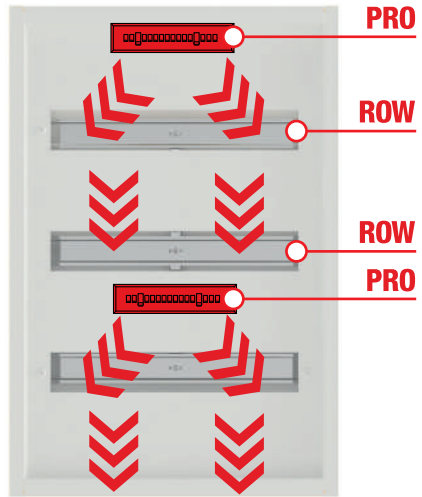

THE EASY RULE

PRO ► ROW ► ROW ► PRO

In larger distribution boards, if the fire starts at a lower point, there could be multiple cables and fuses that prevents the hot smoke and fire to reach the Stixx PRO in order for it to activate fast. To make sure that the Stixx PRO will activate fast we need to add another Stixx PRO according to the rule “pro - row - row - pro”. Of course if there are only two rows you don't need an extra Stixx PRO. See EXAMPLE 2 below (Examples).

The Easy Rule:

PRO ► ROW ► ROW ► PRO