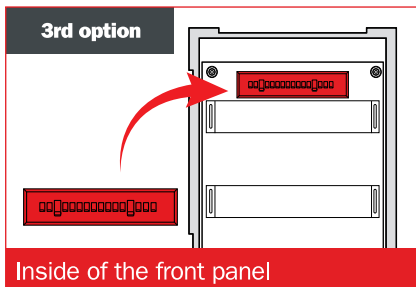

www.maussafety.com

DISTRIBUTION BOARD INSTALLATION

THE EASY RULE

PRO ► ROW ► ROW ► PRO

In larger distribution boards, if the fire starts at a lower point, there could be multiple cables and fuses that prevents the hot smoke and fire to reach the Stixx PRO in order for it to activate fast. To make sure that the Stixx PRO will activate fast we need to add another Stixx PRO according to the rule “pro - row - row - pro”. Of course if there are only two rows you don't need an extra Stixx PRO. See EXAMPLE 2 below (Examples).