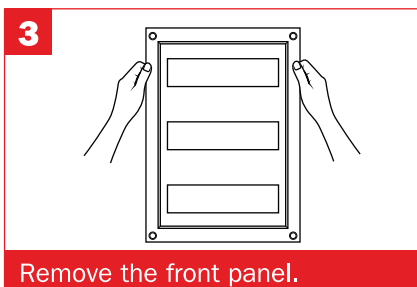

www.maussafety.com

DISTRIBUTION BOARD INSTALLATION

THE EASY RULE

PRO ► ROW ► ROW ► PRO

In larger distribution boards, if the fire starts at a lower point, there could be multiple cables and fuses that prevents the hot smoke and fire to reach the Stixx PRO in order for it to activate fast. To make sure that the Stixx PRO will activate fast we need to add another Stixx PRO according to the rule “pro - row - row - pro”. Of course if there are only two rows you don't need an extra Stixx PRO. See EXAMPLE 2 below (Examples).