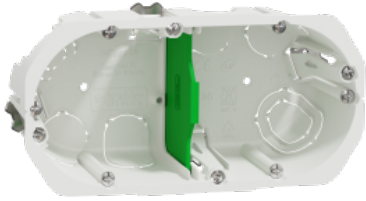

Product data sheet

Specifications

Wall box, Multifix, 2 gangs box 67x50, polar white

IMT35925

Main

Range	Multifix
Product or component type	Wall box
Device presentation	Without cover

Complementary

Number of gangs	2 gangs
Fixing mode	By screws and claws
Colour tint	Polar white
Cable entry	6 knock-out diameter: 20 mm 2 knock-out diameter: 16 mm
Height	67 mm
Width	134 mm
Depth	50 mm
Diameter	67 mm

Environment

IP degree of protection	IP20
-------------------------	------

Packing Units

Unit Type of Package 1	PCE
Number of Units in Package 1	1
Package 1 Height	5.100 cm
Package 1 Width	7.500 cm
Package 1 Length	14.500 cm
Package 1 Weight	67.000 g
Unit Type of Package 2	BB1
Number of Units in Package 2	10
Package 2 Height	11.800 cm
Package 2 Width	20.000 cm
Package 2 Length	33.500 cm

Package 2 Weight	796.000 g
Unit Type of Package 3	S04
Number of Units in Package 3	50
Package 3 Height	30.000 cm
Package 3 Width	40.000 cm
Package 3 Length	60.000 cm
Package 3 Weight	4.764 kg

Offer Sustainability