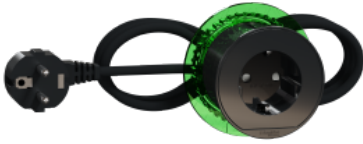

Product data sheet

Specifications

Unica system+ - DU L Decoration panel - Grey

INS44001

Main

Range	Unica
Product or component type	Socket-outlet
Additional information	2 m power cable
Type of service box	Desk
Device presentation	Complete product
Colour	Anthracite
Outlet standard	Schuko

Complementary

Mounting mode	Flush-mounted
Number of socket	1 x 16 A
Product material	PC (polycarbonate)
Diameter	60 mm
Thickness	10...50 mm
Size	Fixing frame: XS XS
Depth	84 mm
Height	63 mm
Width	84 mm