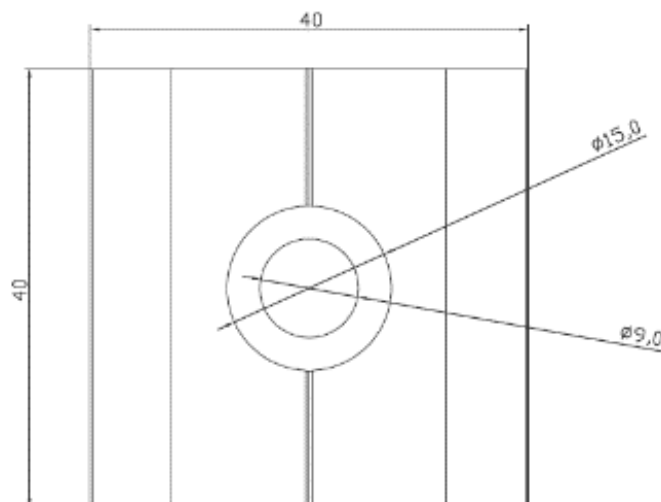

- Material: Aluminium 6005-T5

FEATURES:

- Suitable for all framed PV modules
- Easy and fast installation

Variants:

Description	Material	Catalogue number	Barcodes
Mid clamp for framed panel 30-50mm	Aluminium 6005-T5	423202	3800131234032

DIMENSIONS:

TECHNICAL SPECIFICATION

SOLAR MOUNTING STRUCTURE

ELMARK[®]

The Brand of Electricity

Description	Material	Catalogue number	Barcodes
End clamp for framed panel 30-50mm	Aluminium 6005-T5	423203	3800131234049

DIMENSIONS: