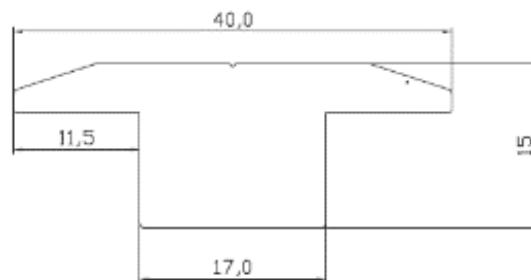

- Material: Aluminium 6005-T5

FEATURES:

- Suitable for all framed PV modules
- Easy and fast installation

Variants:

Description	Material	Catalogue number	Barcodes
Mid clamp for framed panel 30-50mm	Aluminium 6005-T5	423202	3800131234032

DIMENSIONS:

TECHNICAL SPECIFICATION

SOLAR MOUNTING STRUCTURE

ELMARK[®]

The Brand of Electricity

Description	Material	Catalogue number	Barcodes
End clamp for framed panel 30-50mm	Aluminium 6005-T5	423203	3800131234049

DIMENSIONS: