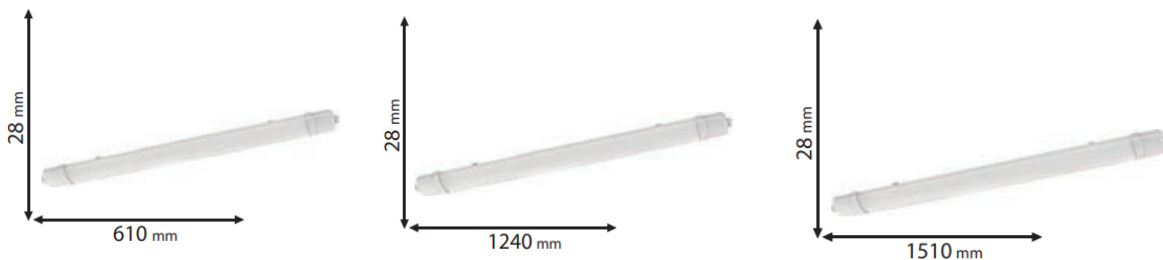

EL[®]MARK

The Brand of Electricity

TRI-PROOF LED FIXTURES IP65

GENERAL INFORMATION »

- ∴ Rated voltage: 230V/ 50-60Hz
- ∴ Power: 18W; 36W; 45W
- ∴ Color temperature: 4000K
- ∴ Beam angle: 120°
- ∴ Efficiency: 80lm/W
- ∴ Body: PC + ABS
- ∴ Body Color: White
- ∴ Colour rendering index: Ra≥80
- ∴ Average life: 20 000h
- ∴ Protection against mechanical impacts: IK08
- ∴ Protection against dust and moisture: IP65
- ∴ Mounting: Surface

AREAS OF APPLICATION »

- ∴ Damp areas
- ∴ Dusty environment
- ∴ Kitchen premises
- ∴ Roofed outdoor areas

PRODUCT DETAILS »

Catalogue number	Watt (W)	Whole fixture lumens (lm)	Colour temp. (K)	Colour body
9EL1181840	18	1440	4000	White
9EL1183640	36	2880	4000	White
9EL1184540	45	3600	4000	White

DIMENSIONS »

Model	Length (mm)	Height(mm)
9EL1181840	610	28
9EL1183640	1240	28
9EL1184540	1510	28

ADDITIONAL INFORMATION »

Catalogue number	Barcode	Packing/Box (pcs)
9EL1181840	3800131252616	1/25
9EL1183640	3800131252623	1/25
9EL1184540	3800131252630	1/25