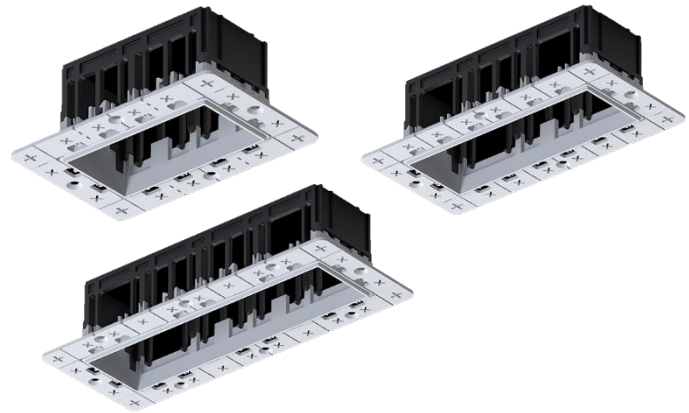

ELMARK[®]

The Brand of Electricity

COMBINATION CONSOLE BOXES, MODENA SERIES

TECHNICAL SPECIFICATION SHEET

GENERAL INFORMATION »

- ∴ Material: PC
- ∴ Mounting: Recessed
- ∴ Color body: black; white; brass
- ∴ Protection against dust and moisture: IP20
- ∴ Innovative and modern design

PRODUCT DETAILS »

Catalogue number	Type	Colour	Length (mm)	Cut size high (mm)	Cut size (mm)
92MOD1GR/WH	Console for 1 module	white	64	55.5	55x55
92MOD1GR/BL	Console for 1 module	black	64	55.5	55x55
92MOD1GR/BR	Console for 1 module	brass	64	55.5	55x55
92MOD2GR/WH	Console for 2 modules	white	108.5	55.5	100x55
92MOD2GR/BL	Console for 2 modules	black	108.5	55.5	100x55
92MOD2GR/BR	Console for 2 modules	brass	108.5	55.5	100x55
92MOD3GR/WH	Console for 3 modules	white	153	55.5	144x55
92MOD3GR/BL	Console for 3 modules	black	153	55.5	144x55
92MOD3GR/BR	Console for 3 modules	brass	153	55.5	144x55
92MOD4GR/WH	Console for 4 modules	white	197	55.5	189x55
92MOD4GR/BL	Console for 4 modules	black	197	55.5	189x55
92MOD4GR/BR	Console for 4 modules	brass	197	55.5	189x55
92MOD2RR	Rimless console for 2 modules	white	108.5	55.5	100x55
92MOD3RR	Rimless console for 3 modules	white	177	55.5	153x63
92MOD4RR	Rimless console for 4 modules	white	221.5	55.5	198x63