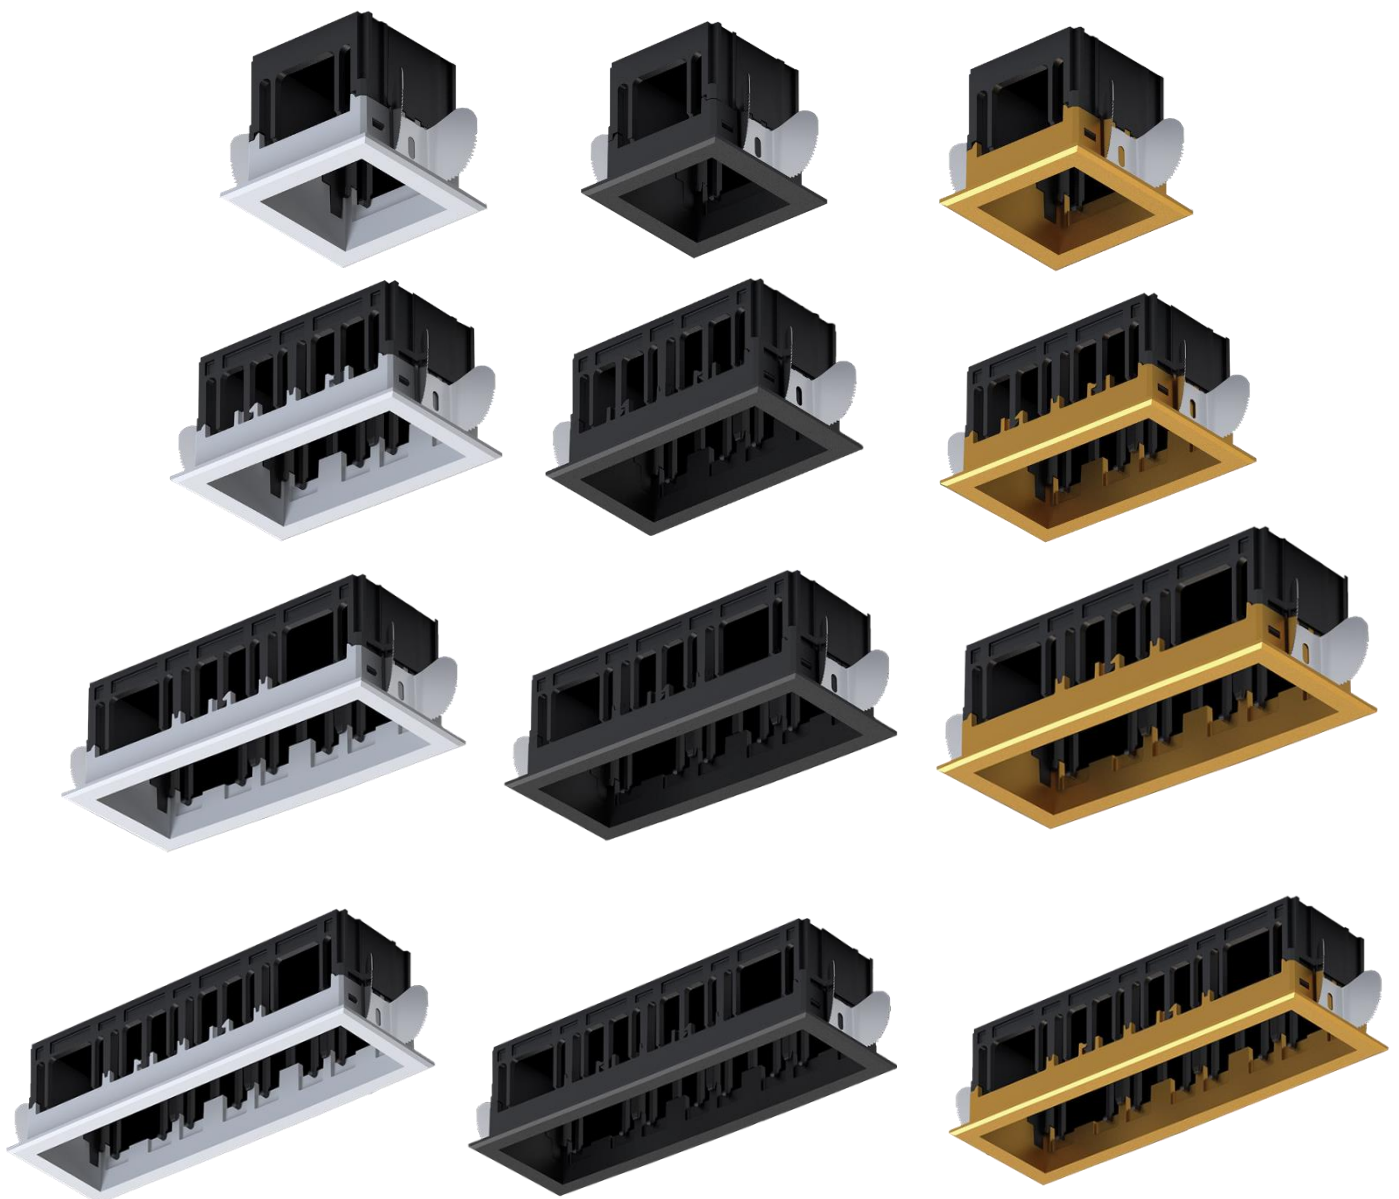

ELMARK[®]

The Brand of Electricity

COMBINATION CONSOLE BOXES, MODENA SERIES

TECHNICAL SPECIFICATION SHEET

GENERAL INFORMATION »

- ∴ Material: PC
- ∴ Mounting: Recessed
- ∴ Color body: black; white; brass
- ∴ Protection against dust and moisture: IP20
- ∴ Innovative and modern design

PRODUCT DETAILS »

Catalogue number	Type	Colour	Length (mm)	Cut size high (mm)	Cut size (mm)
92MOD1GR/WH	Console for 1 module	white	64	55.5	55x55
92MOD1GR/BL	Console for 1 module	black	64	55.5	55x55
92MOD1GR/BR	Console for 1 module	brass	64	55.5	55x55
92MOD2GR/WH	Console for 2 modules	white	108.5	55.5	100x55
92MOD2GR/BL	Console for 2 modules	black	108.5	55.5	100x55
92MOD2GR/BR	Console for 2 modules	brass	108.5	55.5	100x55
92MOD3GR/WH	Console for 3 modules	white	153	55.5	144x55
92MOD3GR/BL	Console for 3 modules	black	153	55.5	144x55
92MOD3GR/BR	Console for 3 modules	brass	153	55.5	144x55
92MOD4GR/WH	Console for 4 modules	white	197	55.5	189x55
92MOD4GR/BL	Console for 4 modules	black	197	55.5	189x55
92MOD4GR/BR	Console for 4 modules	brass	197	55.5	189x55
92MOD2RR	Rimless console for 2 modules	white	108.5	55.5	100x55
92MOD3RR	Rimless console for 3 modules	white	177	55.5	153x63
92MOD4RR	Rimless console for 4 modules	white	221.5	55.5	198x63