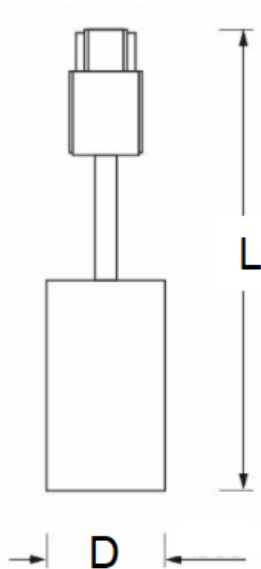

EL[®]MARK

The Brand of Electricity

FOUR POLES MAGNETIC LED LIGHT, MINI SERIES

DESCRIPTION »

Magnetic LED spot with mounting to a magnetic modular system, suitable for commercial sites, homes, hotels, offices and other premises. It can be mounted anywhere along the power rail and the light can be directed where needed. The advantage of this type of luminaires is that they have a high light output without glare.

GENERAL INFORMATION »

- ∴ Input Voltage: 48V
- ∴ Power: 5W; 10W; 15W
- ∴ PF ≥ 0.9
- ∴ Colour temperature: 3000K; 4000K
- ∴ Light Source: CREE
- ∴ Body material: Aluminium
- ∴ Body colour: Black
- ∴ Beam angle: 38°
- ∴ Switch on/off: >20 000
- ∴ Long life: 30 000h
- ∴ Protection against dust and moisture: IP40

PRODUCT DETAILS »

Catalogue number	Type	Watt (W)	Whole fixture lumens (lm)	Colour temp. (K)	Beam angle
93MTL0530/BL	Folding	5	286	3000	38°
93MTL0540/BL	Folding	5	286	4000	38°
93MTL1030/BL	Folding	10	1230	3000	38°
93MTL1040/BL	Folding	10	1230	4000	38°
93MTL1530/BL	Folding	15	1692	3000	38°
93MTL1540/BL	Folding	15	1692	4000	38°

DIMENSIONS »

Catalogue number	Length (mm)	Diameter (mm)
93MTL0530/BL	125	26
93MTL0540/BL	125	26
93MTL1030/BL	160	55
93MTL1040/BL	160	55
93MTL1530/BL	200	45
93MTL1540/BL	200	45

ADDITIONAL INFORMATION »

93MTL1030/BL