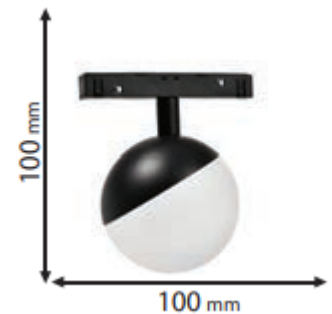

EL[®]MARK

The Brand of Electricity FOUR POLES MAGNETIC LED LIGHTS, PL/PLB & TLB SERIES

[DESCRIPTION »](#)

Magnetic LED pendant and fixtures are mounted to a magnetic modular system, suitable for commercial sites, homes, hotels, offices and other premises. It can be mounted anywhere along the power rail and the light can be directed where needed. The advantage of this type of luminaires is that they have a high light output without glare.

[GENERAL INFORMATION »](#)

- ∴ Input Voltage: 48V
- ∴ Power: 9W; 10; 12W
- ∴ Colour temperature: 3000K; 4000K
- ∴ Body material: Metal
- ∴ Body colour: Black
- ∴ Beam angle: 36°
- ∴ Switch on/off: >20 000
- ∴ Protection against dust and moisture: IP20

TECHNICAL SPECIFICATION SHEET

PRODUCT DETAILS »

Catalogue number	Type	Watt (W)	Whole fixture lumens (lm)	Lumen efficiency	Colour temp. (K)	Beam angle
93M20PL0930/BL	Magnet LED pendant light	9	920	102lm/W	3000	36°
93M20PL0940/BL	Magnet LED pendant light	9	920	102lm/W	4000	36°
93M21PLB1030/BL	Magnet LED pendant light	12	920	77lm/W	3000	36°
93M21PLB1040/BL	Magnet LED pendant light	12	920	77lm/W	4000	36°
93M21TLB1030/BL	Magnet LED fixture	12	920	77lm/W	3000	36°
93M21TLB1040/BL	Magnet LED fixture	12	920	77lm/W	4000	36°
93M20PLB1030/BL	Magnet LED pendant light	10	860	86lm/W	3000	36°
93M20PLB1040/BL	Magnet LED pendant light	10	860	86lm/W	4000	36°
93M20TLB1030/BL	Magnet LED fixture	10	860	86lm/W	3000	36°
93M20TLB1040/BL	Magnet LED fixture	10	860	86lm/W	4000	36°

DIMENSIONS »

Catalogue number	Length (mm)	Diameter (mm)
93M20PL0930/BL	262	50
93M20PL0940/BL	262	50
93M21PLB1030/BL	1000	100
93M21PLB1040/BL	1000	100
93M21TLB1030/BL	100	100
93M21TLB1040/BL	100	100
93M20PLB1030/BL	1000	100
93M20PLB1040/BL	1000	100
93M20TLB1030/BL	100	100
93M20TLB1040/BL	100	100