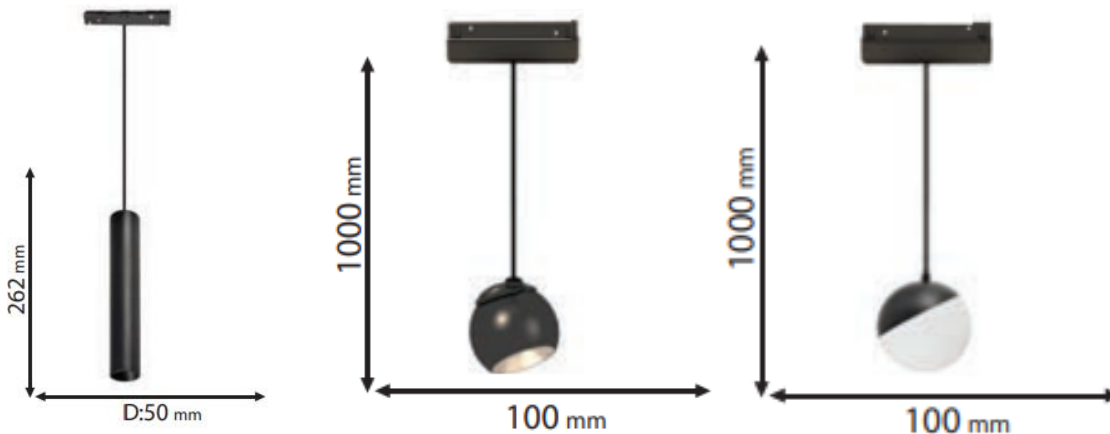

EL[®]MARK

The Brand of Electricity FOUR POLES MAGNETIC LED LIGHTS, PL/PLB & TLB SERIES

[DESCRIPTION »](#)

Magnetic LED pendant and fixtures are mounted to a magnetic modular system, suitable for commercial sites, homes, hotels, offices and other premises. It can be mounted anywhere along the power rail and the light can be directed where needed. The advantage of this type of luminaires is that they have a high light output without glare.

[GENERAL INFORMATION »](#)

- ∴ Input Voltage: 48V
- ∴ Power: 9W; 10; 12W
- ∴ Colour temperature: 3000K; 4000K
- ∴ Body material: Metal
- ∴ Body colour: Black
- ∴ Beam angle: 36°
- ∴ Switch on/off: >20 000
- ∴ Protection against dust and moisture: IP20

TECHNICAL SPECIFICATION SHEET

PRODUCT DETAILS »

Catalogue number	Type	Watt (W)	Whole fixture lumens (lm)	Lumen efficiency	Colour temp. (K)	Beam angle
93M20PL0930/BL	Magnet LED pendant light	9	920	102lm/W	3000	36°
93M20PL0940/BL	Magnet LED pendant light	9	920	102lm/W	4000	36°
93M21PLB1030/BL	Magnet LED pendant light	12	920	77lm/W	3000	36°
93M21PLB1040/BL	Magnet LED pendant light	12	920	77lm/W	4000	36°
93M21TLB1030/BL	Magnet LED fixture	12	920	77lm/W	3000	36°
93M21TLB1040/BL	Magnet LED fixture	12	920	77lm/W	4000	36°
93M20PLB1030/BL	Magnet LED pendant light	10	860	86lm/W	3000	36°
93M20PLB1040/BL	Magnet LED pendant light	10	860	86lm/W	4000	36°
93M20TLB1030/BL	Magnet LED fixture	10	860	86lm/W	3000	36°
93M20TLB1040/BL	Magnet LED fixture	10	860	86lm/W	4000	36°

DIMENSIONS »

Catalogue number	Length (mm)	Diameter (mm)
93M20PL0930/BL	262	50
93M20PL0940/BL	262	50
93M21PLB1030/BL	1000	100
93M21PLB1040/BL	1000	100
93M21TLB1030/BL	100	100
93M21TLB1040/BL	100	100
93M20PLB1030/BL	1000	100
93M20PLB1040/BL	1000	100
93M20TLB1030/BL	100	100
93M20TLB1040/BL	100	100