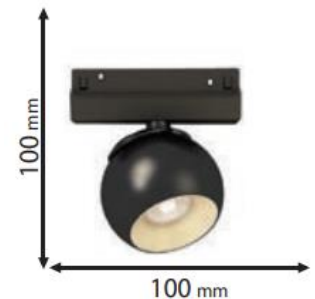

EL[®]MARK

The Brand of Electricity FOUR POLES MAGNETIC LED LIGHTS, PL/PLB & TLB SERIES

[DESCRIPTION »](#)

Magnetic LED pendant and fixtures are mounted to a magnetic modular system, suitable for commercial sites, homes, hotels, offices and other premises. It can be mounted anywhere along the power rail and the light can be directed where needed. The advantage of this type of luminaires is that they have a high light output without glare.

[GENERAL INFORMATION »](#)

- ∴ Input Voltage: 48V
- ∴ Power: 9W; 10; 12W
- ∴ Colour temperature: 3000K; 4000K
- ∴ Body material: Metal
- ∴ Body colour: Black
- ∴ Beam angle: 36°
- ∴ Switch on/off: >20 000
- ∴ Protection against dust and moisture: IP20

TECHNICAL SPECIFICATION SHEET

PRODUCT DETAILS »

Catalogue number	Type	Watt (W)	Whole fixture lumens (lm)	Lumen efficiency	Colour temp. (K)	Beam angle
93M20PL0930/BL	Magnet LED pendant light	9	920	102lm/W	3000	36°
93M20PL0940/BL	Magnet LED pendant light	9	920	102lm/W	4000	36°
93M21PLB1030/BL	Magnet LED pendant light	12	920	77lm/W	3000	36°
93M21PLB1040/BL	Magnet LED pendant light	12	920	77lm/W	4000	36°
93M21TLB1030/BL	Magnet LED fixture	12	920	77lm/W	3000	36°
93M21TLB1040/BL	Magnet LED fixture	12	920	77lm/W	4000	36°
93M20PLB1030/BL	Magnet LED pendant light	10	860	86lm/W	3000	36°
93M20PLB1040/BL	Magnet LED pendant light	10	860	86lm/W	4000	36°
93M20TLB1030/BL	Magnet LED fixture	10	860	86lm/W	3000	36°
93M20TLB1040/BL	Magnet LED fixture	10	860	86lm/W	4000	36°

DIMENSIONS »

Catalogue number	Length (mm)	Diameter (mm)
93M20PL0930/BL	262	50
93M20PL0940/BL	262	50
93M21PLB1030/BL	1000	100
93M21PLB1040/BL	1000	100
93M21TLB1030/BL	100	100
93M21TLB1040/BL	100	100
93M20PLB1030/BL	1000	100
93M20PLB1040/BL	1000	100
93M20TLB1030/BL	100	100
93M20TLB1040/BL	100	100