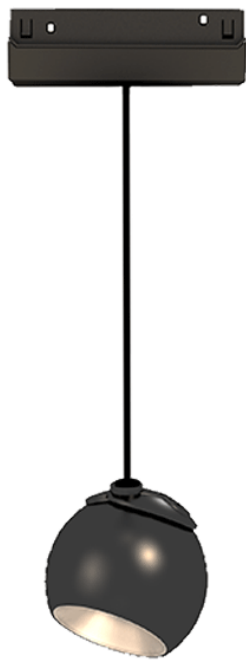

# EL<sup>®</sup>MARK

The Brand of Electricity

FOUR POLES MAGNETIC LED LIGHTS,  
PLB & TLB SERIES

Magnetic LED light with mounting to a magnetic modular system, suitable for commercial sites, homes, hotels, offices, and other premises. It can be mounted anywhere along the power rail and the light can be directed where needed. The advantage of this type of luminaires is that they have a high light output without glare.

## GENERAL INFORMATION »

- ∴ Input voltage: 48V DC
- ∴ Color: Black
- ∴ Material: Metal
- ∴ Include light source: COB
- ∴ Power: 12W
- ∴ Lumens: 920lm
- ∴ Efficiency: 77lm/W
- ∴ Color rendering index: Ra≥80
- ∴ Beam angle: 36°
- ∴ Type: Magnet LED
- ∴ Model: M21 PLB
- ∴ Mounting: On track rail for magnetic fixture
- ∴ Protection against dust and moisture: IP20

## FEATURES »

- ∴ Environmentally friendly - no mercury and lead
- ∴ Modern table Lamp
- ∴ No ultraviolet and infrared rays
- ∴ Resistant to shock and vibration stable body
- ∴ Low heat emission