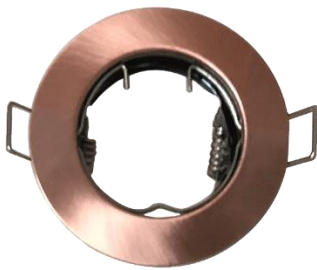

EL[®]MARK

The Brand of Electricity

FIXED RECESSED DOWN LIGHTS

SA-50R

GENERAL INFORMATION »

- ∴ Type: Fixed round downlight
- ∴ Body colour: White; Satin Nickel; Black; Bronze; Rose Gold
- ∴ Material: Powder coated steel
- ∴ Height: 28 mm
- ∴ Cut size: 55 mm
- ∴ Max.: 8W
- ∴ Recommended bulb: GU10
- ∴ Lamps Not Included
- ∴ Protection level against moisture and dust: IP20

FEATURES »

- ∴ Installation in suspended ceilings
- ∴ Pleasant and uniform light distribution
- ∴ Resistant to shock and vibration-free body
- ∴ Modern luminaire designed for hotels, offices, conference halls, museums and restaurants.
- ∴ Lightweight construction

PRODUCT DETAILS »

Catalogue number	Type	Diameter (mm)	Height	Cut hole (mm)	Colour body
9250R/BL	Fixed round downlight	80	28	55	Black
9250R/BZ	Fixed round downlight	80	28	55	Bronze
9250R/RG	Fixed round downlight	80	28	55	Rose gold
9250R/SN	Fixed round downlight	80	28	55	Satin nickel
9250R/W	Fixed round downlight	80	28	55	white