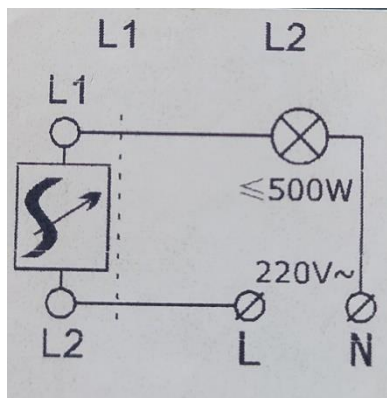

EL[®]MARK

The Brand of Electricity

RHYME DIMMER SWITCH

PRODUCT DETAILS »

- ∴ Rated current (A): 10A
- ∴ Colour: WHITE METALLIC, GRAPHITE METALLIC, GREY METALLIC, CHAMPAGNE METALLIC, COFFEE METALLIC
- ∴ Mounting: Flush mounting

Type	Colour	Rated current In (A)	Catalogue number
Dimmer switch	White	10A	11191
Dimmer switch	Champagne	10A	11192
Dimmer switch	Grey	10A	11194
Dimmer switch	Graphite	10A	11195
Dimmer switch	Coffee	10A	11196