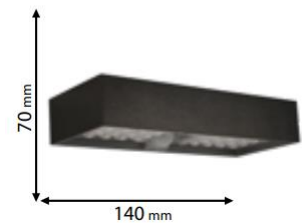

Detection range: 120°

Detection distance: 6m

Installation height: ≤ 4meters

## DIMENSIONS »

Model	L (mm)	H (mm)
98SOL306	140	70