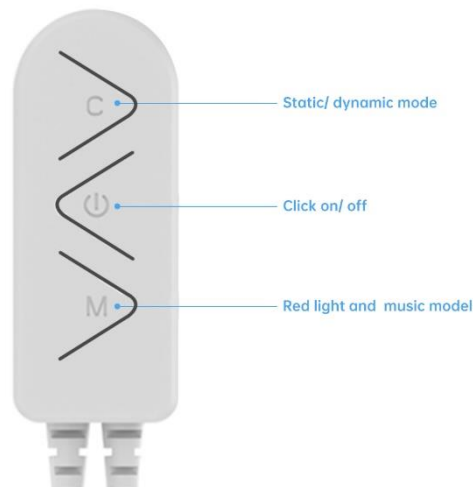

EL[®]MARK

The Brand of Electricity

TUYA SMART DIGITAL MUSIC WALL LIGHTS 3 PCS, SET

GENERAL INFORMATION »

Enhanced Entertainment: These Wall connecting Ambient light gives depth of color to your home cinema in a fashionable way, making it a more spectacular entertainment system. Improve your home lighting decor for a more thrilling viewing experience

Light Control: Multiple ways to change the color and modes of the Wall connecting Ambient Light- App control and voice control, you can conveniently control the lights according to your needs.

Wall installation: Install directly on the wall to add color to a monotonous wall. Different lighting modes can be applied to different scenes to create a variety of atmosphere, which is a perfect decoration for festivals and gatherings.

CONTROL: From Anywhere via Smart Device or local via remote

TECHNICAL DATA»

- ∴ Type: TUYA smart light RGB+IC
- ∴ Input voltage: 220-240V
- ∴ LED Driver and strip voltage: 12V DC
- ∴ Colour temperature: RGB
- ∴ Power: 3x3.5W
- ∴ LED QTY: 30LED/pcs
- ∴ Beam angle: 180°
- ∴ Material: ABS+PC
- ∴ Dimension (HxD): 400x30mm

THE SET INCLUDES

- ∴ 3 x Wall lamp
- ∴ 1 x power supply
- ∴ 1 x TUYA controller

TECHNICAL SPECIFICATION SHEET

[PRODUCT DETAILS »](#)

Catalogue number	Type	Power(W)	Colour	Material:	Diameter (mm)	Height (mm)	Barcode
99LED991/3W	Smart Led ceiling lamp	3x3.5W	RGB	ABS+PC	30	400	3800131259059