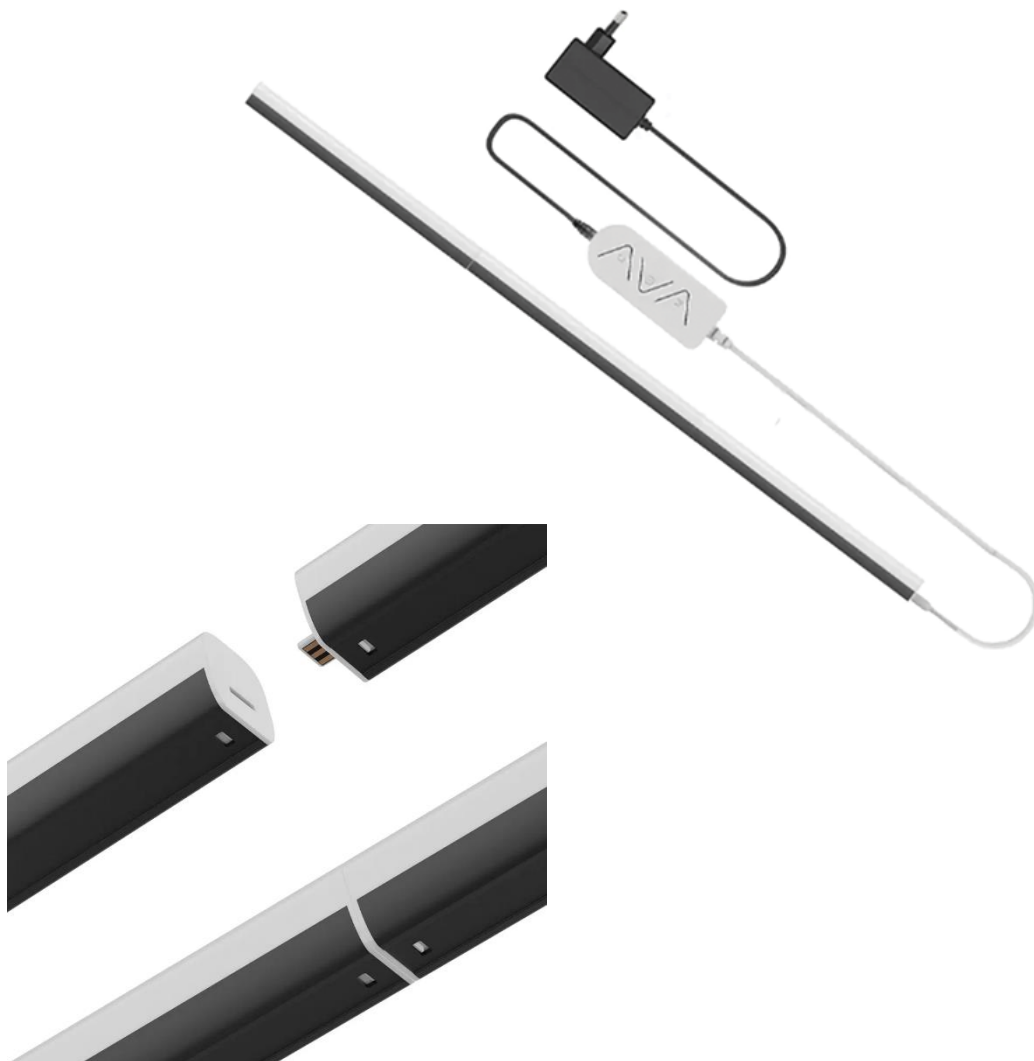

EL[®]MARK

The Brand of Electricity

TUYA SMART DIGITAL MUSIC WALL LIGHTS 3 PCS, SET

GENERAL INFORMATION »

Enhanced Entertainment: These Wall connecting Ambient light gives depth of color to your home cinema in a fashionable way, making it a more spectacular entertainment system. Improve your home lighting decor for a more thrilling viewing experience

Light Control: Multiple ways to change the color and modes of the Wall connecting Ambient Light- App control and voice control, you can conveniently control the lights according to your needs.

Wall installation: Install directly on the wall to add color to a monotonous wall. Different lighting modes can be applied to different scenes to create a variety of atmosphere, which is a perfect decoration for festivals and gatherings.

CONTROL: From Anywhere via Smart Device or local via remote

TECHNICAL DATA»

- ∴ Type: TUYA smart light RGB+IC
- ∴ Input voltage: 220-240V
- ∴ LED Driver and strip voltage: 12V DC
- ∴ Colour temperature: RGB
- ∴ Power: 3x3.5W
- ∴ LED QTY: 30LED/pcs
- ∴ Beam angle: 180°
- ∴ Material: ABS+PC
- ∴ Dimension (HxD): 400x30mm

THE SET INCLUDES

- ∴ 3 x Wall lamp
- ∴ 1 x power supply
- ∴ 1 x TUYA controller

TECHNICAL SPECIFICATION SHEET

[PRODUCT DETAILS »](#)

Catalogue number	Type	Power(W)	Colour	Material:	Diameter (mm)	Height (mm)	Barcode
99LED991/3W	Smart Led ceiling lamp	3x3.5W	RGB	ABS+PC	30	400	3800131259059