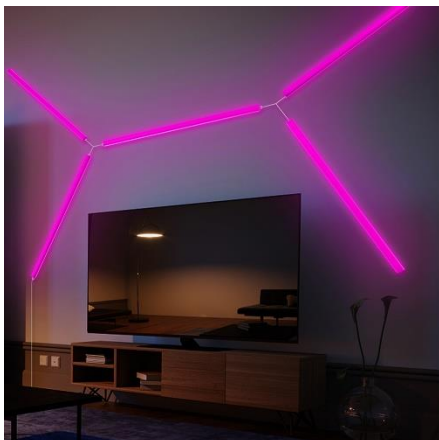

EL[®]MARK

The Brand of Electricity

TUYA SMART DIGITAL MUSIC WALL LIGHTS 3 PCS, SET

GENERAL INFORMATION »

Enhanced Entertainment: These Wall connecting Ambient light gives depth of color to your home cinema in a fashionable way, making it a more spectacular entertainment system. Improve your home lighting decor for a more thrilling viewing experience

Light Control: Multiple ways to change the color and modes of the Wall connecting Ambient Light- App control and voice control, you can conveniently control the lights according to your needs.

Wall installation: Install directly on the wall to add color to a monotonous wall. Different lighting modes can be applied to different scenes to create a variety of atmosphere, which is a perfect decoration for festivals and gatherings.

CONTROL: From Anywhere via Smart Device or local via remote

TECHNICAL DATA»

- ∴ Type: TUYA smart light RGB+IC
- ∴ Input voltage: 220-240V
- ∴ LED Driver and strip voltage: 12V DC
- ∴ Colour temperature: RGB
- ∴ Power: 3x3.5W
- ∴ LED QTY: 30LED/pcs
- ∴ Beam angle: 180°
- ∴ Material: ABS+PC
- ∴ Dimension (HxD): 400x30mm