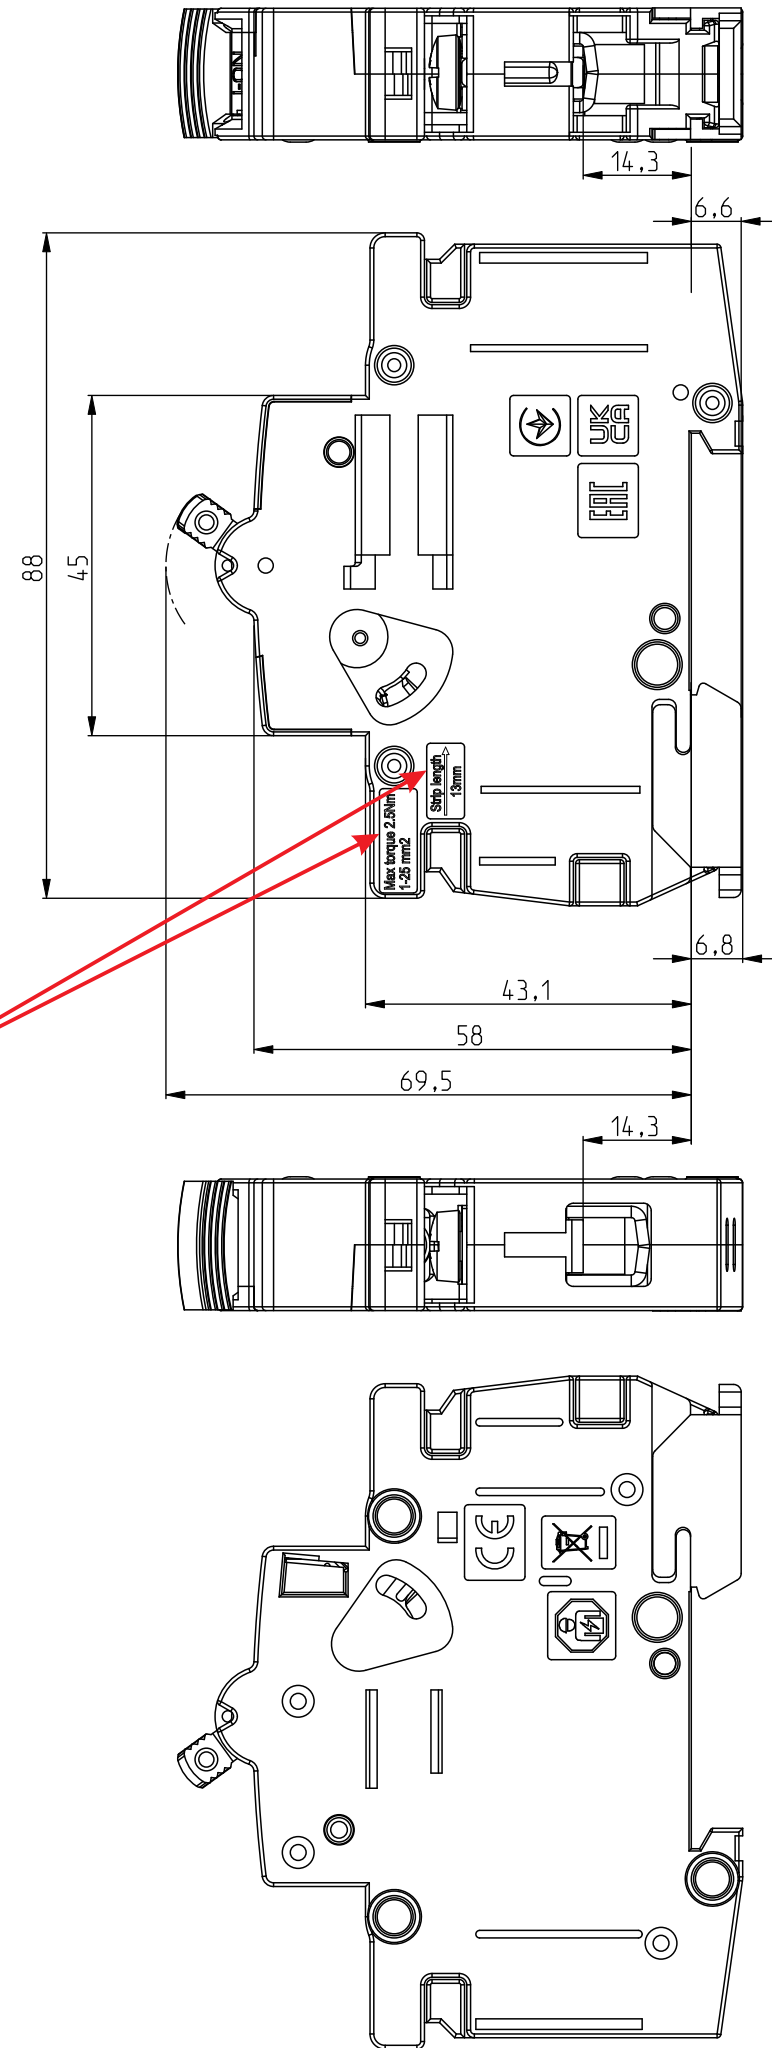

ETI Elektroelement d.o.o.
Obrezija 5
SI-1411 Izlake

Tel.: +386 (0)3 56 57 570
www.etigroup.eu

ETIMAT P6
ETIMAT P10
Instruction, dimensional drawings

Attention

SP

SPN/DP

TP

TPN/FP

1. The product must not be installed in a dusty area
2. There is no need to maintain
3. Top or bottom supply side