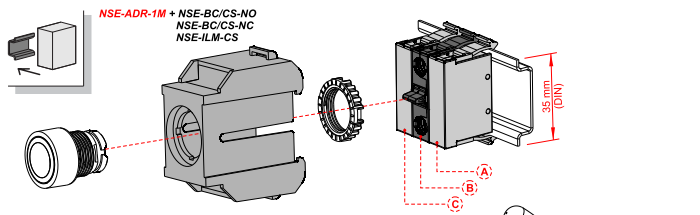

NSE-ILM-CS-024U

A	B	C
NSE-BC/CS-__	NSE-ILM-CS	NSE-BC/CS-__

NSE-BC/CS-__

A	B	C
NSE-BC/CS-__	NSE-BC/CS-__	NSE-BC/CS-__