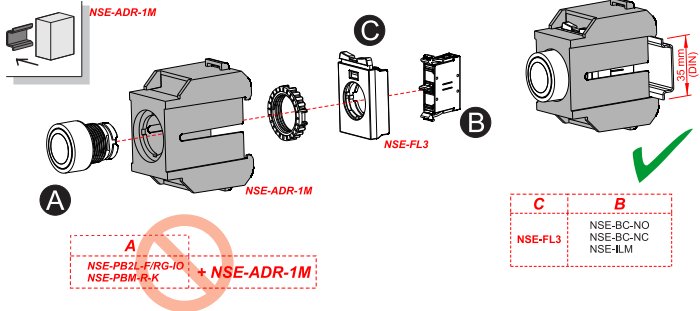

NSE-ILM-CS-024U

A	B	C
NSE-BC/CS-__	NSE-ILM-CS	NSE-BC/CS-__

NSE-BC/CS-__

A	B	C
NSE-BC/CS-__	NSE-BC/CS-__	NSE-BC/CS-__