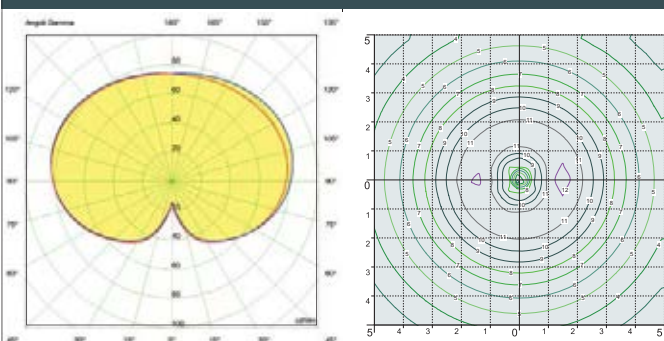

PHOTOMETRIC DATA SAMPLE

GLOBE 400 clear E27 High Power LED 50W.

POST height 3,5mt
10x10mt area: average 7 lux

The photometric data for all the versions are available upon request or on our website.

* ADD THE ABOVE SUFFIXES TO THE REFERENCES MENTIONED IN THE CATALOGUE