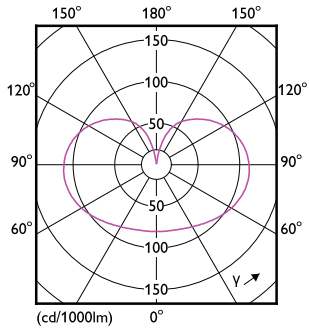

Becuri LEDbulbs clasice cu filament

Date fotometrice

LEDbulb A67 E27 2452lm CL