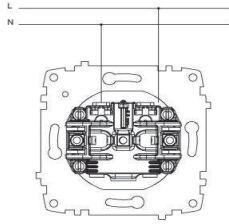

### TR

- \* 16 A, 250 V~
- \* İki kutuplu.
- \* Vida bağlantılı montaj.
- \* Sıva altı montaja uygun.

### EN

- \* Rated voltage: 250 V~
- \* Rated current: 16 AX
- \* Without Earthed.
- \* Installation with screw connection
- \* For flush-mounted installation.

### ÖLÇÜLER / DIMENSIONS

### BAĞLANTI ŞEMASI / WIRING DIAGRAM