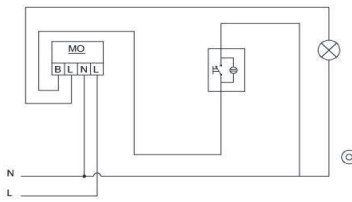

DEVRE ŞEMASI / CIRCUIT DIAGRAM

ZENA ZİL

ZENA CONTROL SWITCH-BELL