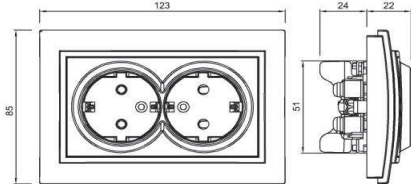

ZENA 2'Lİ SIVA ALTI TOPRAKLI PRİZ

ZENA DOUBLE SOCKET OUTLET - EARTHED

TR

- * 16 A, 250 V~
- * İki kutuplu.
- * Topraklama kontaklı.
- * Vida bağlantılı montaj.
- * Sıva altı montaja uygun.

EN

- * Rated voltage: 250 V~
- * Rated current: 16 AX
- * With Earthed.
- * Installation with screw connection
- * For flush-mounted installation.

ÖLÇÜLER / DIMENSIONS

BAĞLANTI ŞEMASI / WIRING DIAGRAM

DEVRE ŞEMASI / CIRCUIT DIAGRAM

RENK SEÇENEKLERİ / COLOR OPTIONS

| | | |
|----------------|----------------|---------------|
| XXX-010200-907 | BEYAZ | WHITE |
| XXX-010300-907 | KREM | CREAM |
| XXX-011000-907 | M.GRİ | METALLIC GREY |
| XXX-011100-907 | FÜME | FUME |
| XXX-011400-907 | TİTANYUM | TITANIUM |
| XXX-012300-907 | VANILLA GRANİT | VANILLA |
| XXX-012400-907 | OLIVE GRANİT | OLIVE |
| XXX-012500-907 | FİLDİŞİ | IVORY |
| XXX-012700-907 | AKÇAAĞAÇ | MAPLE |
| XXX-012800-907 | YENİ KIRAZ | NEW CHERRY |
| XXX-012900-907 | MAUN | MAHOGANY |
| XXX-060200-907 | ANTIBACTERIAL | ANTIBACTERIAL |