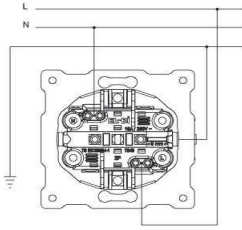

ZENA 2'Lİ SIVA ALTI TOPRAKLI PRİZ

ZENA DOUBLE SOCKET OUTLET - EARTHED

TR

- * 16 A, 250 V~
- * İki kutuplu.
- * Topraklama kontaklı.
- * Vida bağlantılı montaj.
- * Sıva altı montaja uygun.

EN

- * Rated voltage: 250 V~
- * Rated current: 16 AX
- * With Earthed.
- * Installation with screw connection
- * For flush-mounted installation.

ÖLÇÜLER / DIMENSIONS

BAĞLANTI ŞEMASI / WIRING DIAGRAM

DEVRE ŞEMASI / CIRCUIT DIAGRAM

RENK SEÇENEKLERİ / COLOR OPTIONS

| | | |
|----------------|----------------|---------------|
| XXX-010200-907 | BEYAZ | WHITE |
| XXX-010300-907 | KREM | CREAM |
| XXX-011000-907 | M.GRİ | METALLIC GREY |
| XXX-011100-907 | FÜME | FUME |
| XXX-011400-907 | TİTANYUM | TITANIUM |
| XXX-012300-907 | VANILLA GRANİT | VANILLA |
| XXX-012400-907 | OLIVE GRANİT | OLIVE |
| XXX-012500-907 | FİLDİŞİ | IVORY |
| XXX-012700-907 | AKÇAAĞAÇ | MAPLE |
| XXX-012800-907 | YENİ KIRAZ | NEW CHERRY |
| XXX-012900-907 | MAUN | MAHOGANY |
| XXX-060200-907 | ANTIBACTERIAL | ANTIBACTERIAL |