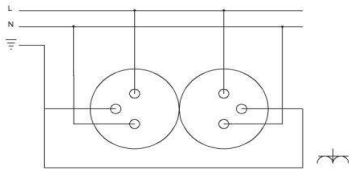

ZENA 2'Lİ SIVA ALTI TOPRAKLI PRİZ

ZENA DOUBLE SOCKET OUTLET - EARTHED

TR

- * 16 A, 250 V~
- * İki kutuplu.
- * Topraklama kontaklı.
- * Vida bağlantılı montaj.
- * Sıva altı montaja uygun.

EN

- * Rated voltage: 250 V~
- * Rated current: 16 AX
- * With Earthed.
- * Installation with screw connection
- * For flush-mounted installation.

ÖLÇÜLER / DIMENSIONS

BAĞLANTI ŞEMASI / WIRING DIAGRAM

DEVRE ŞEMASI / CIRCUIT DIAGRAM

RENK SEÇENEKLERİ / COLOR OPTIONS

| | | |
|----------------|----------------|---------------|
| XXX-010200-907 | BEYAZ | WHITE |
| XXX-010300-907 | KREM | CREAM |
| XXX-011000-907 | M.GRİ | METALLIC GREY |
| XXX-011100-907 | FÜME | FUME |
| XXX-011400-907 | TİTANYUM | TITANIUM |
| XXX-012300-907 | VANILLA GRANİT | VANILLA |
| XXX-012400-907 | OLIVE GRANİT | OLIVE |
| XXX-012500-907 | FİLDİŞİ | IVORY |
| XXX-012700-907 | AKÇAAĞAÇ | MAPLE |
| XXX-012800-907 | YENİ KIRAZ | NEW CHERRY |
| XXX-012900-907 | MAUN | MAHOGANY |
| XXX-060200-907 | ANTIBACTERIAL | ANTIBACTERIAL |