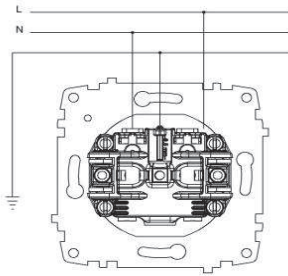

ZİRVE TOPRAKLI PRİZ

ZİRVE SOCKET OUTLET EARTHED

TR

- * 16 A, 250 V~
- * İki kutuplu.
- * Topraklama kontaklı.
- * Vida bağlantılı montaj.
- * Sıva altı montaja uygun.

EN

- * Rated voltage: 250 V~
- * Rated current: 16 AX
- * With Earthed.
- * Installation with screw connection
- * For flush-mounted installation.

BAĞLANTI ŞEMASI / WIRING DIAGRAM

XXX → 501 ZİRVE

DEVRE ŞEMASI / CIRCUIT DIAGRAM