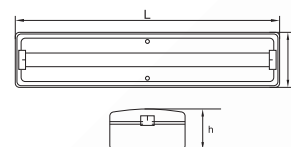

EXIT TUB

AKINO

SALIS

ODES 6

G5

SURSĂ T5

Nume	Cod	Model	P _(i)	Acumulator	Timp de încărcare	Autonomie	Tip	IP	Dimensiuni L x l x h	Stocabil
unitate de măsură			W		ore				mm	
Akino	EL0024056	TG-4105.01208	2 x 8	6V 4Ah	18 - 24	3 - 7.5	neperm.	40	400x80x85	✓
Salis	EL0018707	TG-4105.09208	2 x 8	6 V 2.8Ah	16 - 20	2.5 - 5	neperm.	40	368x85x89	✓
Odes 6	EL0018710	TG-4105.11106	1 x 6	2 x 4V 0.9 Ah	24	2	neperm.	40	240x73x48	✓
Odes 8	EL0018709	TG-4105.10108	1 x 8	2 x 4 V 0.9Ah	24	1,5	neperm.	40	322x78x51	✓
Odes 8 b	EL0029715	TG-4105.25108	1 x 8	6V 1800Ah	24	3	neperm.	65	355x118x88	✓
Odes 16	EL0029716	TG-4105.29208	2 x 8	6V 1800Ah	24	1,5	neperm.	65	355x118x88	✓