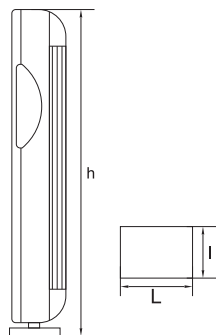

EXIT TUB

AKINO

SALIS

ODES 6

G5

SURSĂ T5

Nume	Cod	Model	P _(i)	Acumulator	Timp de încărcare	Autonomie	Tip	IP	Dimensiuni L x l x h	Stocabil
unitate de măsură			W		ore				mm	
Akino	EL0024056	TG-4105.01208	2 x 8	6V 4Ah	18 - 24	3 - 7.5	neperm.	40	400x80x85	✓
Salis	EL0018707	TG-4105.09208	2 x 8	6 V 2.8Ah	16 - 20	2.5 - 5	neperm.	40	368x85x89	✓
Odes 6	EL0018710	TG-4105.11106	1 x 6	2 x 4V 0.9 Ah	24	2	neperm.	40	240x73x48	✓
Odes 8	EL0018709	TG-4105.10108	1 x 8	2 x 4 V 0.9Ah	24	1,5	neperm.	40	322x78x51	✓
Odes 8 b	EL0029715	TG-4105.25108	1 x 8	6V 1800Ah	24	3	neperm.	65	355x118x88	✓
Odes 16	EL0029716	TG-4105.29208	2 x 8	6V 1800Ah	24	1,5	neperm.	65	355x118x88	✓