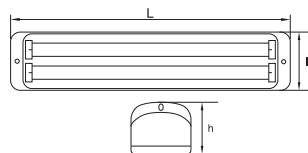

EXIT TUB

AKINO

SALIS

ODES 6

G5

SURSĂ T5

Nume	Cod	Model	P _(i)	Acumulator	Timp de încărcare	Autonomie	Tip	IP	Dimensiuni L x l x h	Stocabil
unitate de măsură			W		ore				mm	
Akino	EL0024056	TG-4105.01208	2 x 8	6V 4Ah	18 - 24	3 - 7.5	neperm.	40	400x80x85	✓
Salis	EL0018707	TG-4105.09208	2 x 8	6 V 2.8Ah	16 - 20	2.5 - 5	neperm.	40	368x85x89	✓
Odes 6	EL0018710	TG-4105.11106	1 x 6	2 x 4V 0.9 Ah	24	2	neperm.	40	240x73x48	✓
Odes 8	EL0018709	TG-4105.10108	1 x 8	2 x 4 V 0.9Ah	24	1,5	neperm.	40	322x78x51	✓
Odes 8 b	EL0029715	TG-4105.25108	1 x 8	6V 1800Ah	24	3	neperm.	65	355x118x88	✓
Odes 16	EL0029716	TG-4105.29208	2 x 8	6V 1800Ah	24	1,5	neperm.	65	355x118x88	✓