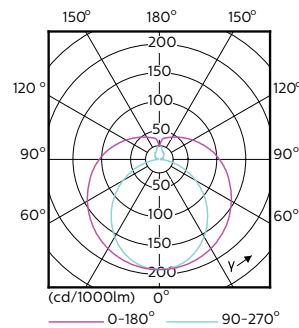

## Warnings and Safety

- NOTES: The overall energy efficiency and light distribution of any installation that uses these lamps are determined by the design of the installation.

## Dimensional drawing

TLED 2ft 8-18W 800lm 6500K G13 Ess-Corep

Product	D1	D2	A1	A2	A3
CorePro LEDtube 600mm 8W865	25.7 mm	28 mm	588.5 mm	595.5 mm	602.5 mm

## Photometric data

LEDtube 1500mm 20W G13 840 2200lm