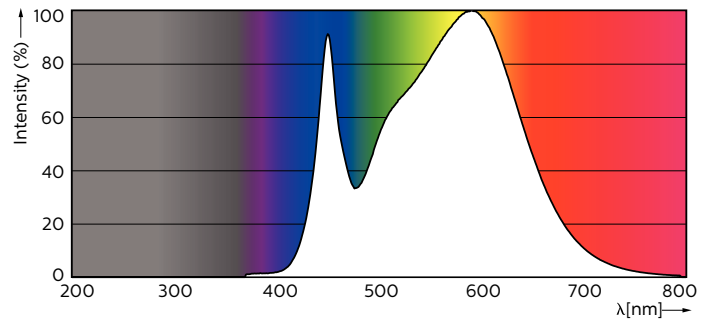

LEDtube 1500mm 20W G13 840 2200lm