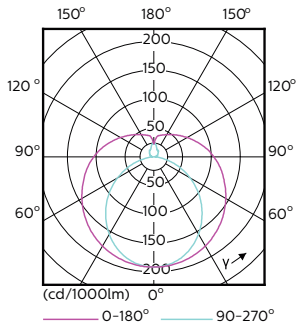

Order code	929001338802
Numerator - Quantity Per Pack	1
Numerator - Packs per outer box	10
Material Nr. (12NC)	929001338802
Net Weight (Piece)	0.215 kg

Warnings and Safety

- NOTES: The overall energy efficiency and light distribution of any installation that uses these lamps are determined by the design of the installation.

Dimensional drawing

TLED 4ft 14.5-36W 1600lm 4000K G13 Ess

Product	D1	D2	A1	A2	A3
CorePro LEDtube 1200mm 14.5W840	25.7 mm	28 mm	1198 mm	1205 mm	1212 mm

Photometric data

LEDtube 1500mm 20W G13 840 2200lm

CorePro LEDtube EM/Mains T8

Photometric data

LEDtube 1500mm 20W G13 840 2200lm

Lifetime

LEDtube 1500mm 20W G13 840 2200lm

LEDtube 1500mm 20W G13 840 2200lm