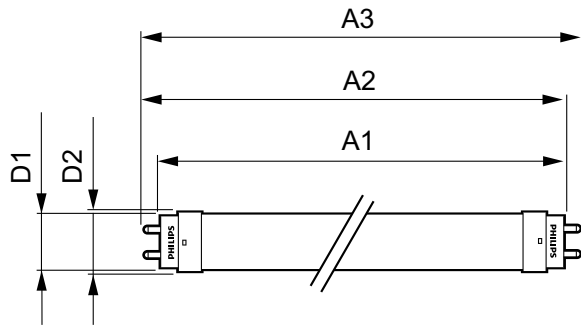

Product data

General Information		Starting Time (Nom)	
Cap-Base	G13 [Medium Bi-Pin Fluorescent]		0.5 s
Main Application	Industrial	Warm Up Time to 60% Light (Nom)	0.5 s
Nominal Lifetime (Nom)	30000 h	Power Factor (Nom)	0.9
Switching Cycle	200000X	Voltage (Nom)	220-240 V
B50L70	30000 h		
Light Technical		Temperature	
Color Code	840 [CCT of 4000K]	T-Ambient (Max)	45 °C
Luminous Flux (Nom)	1600 lm	T-Ambient (Min)	-20 °C
Luminous Flux (Rated) (Nom)	1600 lm	T-Storage (Max)	65 °C
Correlated Color Temperature (Nom)	4000 K	T-Storage (Min)	-40 °C
Color Consistency	<6	T-Case Maximum (Nom)	40 °C
Color Rendering Index (Nom)	80		
LLMF At End Of Nominal Lifetime (Nom)	70 %	Controls and Dimming	
		Dimmable	No
Operating and Electrical		Mechanical and Housing	
Input Frequency	50 to 60 Hz	Product Length	1200 mm
Power (Rated) (Nom)	14.5 W		
Lamp Current (Nom)	70 mA	Approval and Application	
		Energy Saving Product	Yes

CorePro LEDtube EM/Mains T8

Energy Efficiency Label (EEL)	A+
Approval Marks	CE marking RoHS compliance KEMA Keur certificate
Energy Consumption kWh/1000 h	15 kWh
Product Data	
Full product code	871869671107100
Order product name	CorePro LEDtube 1200mm 14.5W840
EAN/UPC - Product	8718696711071

Order code	929001338802
Numerator - Quantity Per Pack	1
Numerator - Packs per outer box	10
Material Nr. (12NC)	929001338802
Net Weight (Piece)	0.215 kg

Warnings and Safety

- NOTES: The overall energy efficiency and light distribution of any installation that uses these lamps are determined by the design of the installation.

Dimensional drawing

TLED 4ft 14.5-36W 1600lm 4000K G13 Ess

Product	D1	D2	A1	A2	A3
CorePro LEDtube 1200mm 14.5W840	25.7 mm	28 mm	1198 mm	1205 mm	1212 mm

Photometric data

LEDtube 1500mm 20W G13 840 2200lm

CorePro LEDtube EM/Mains T8